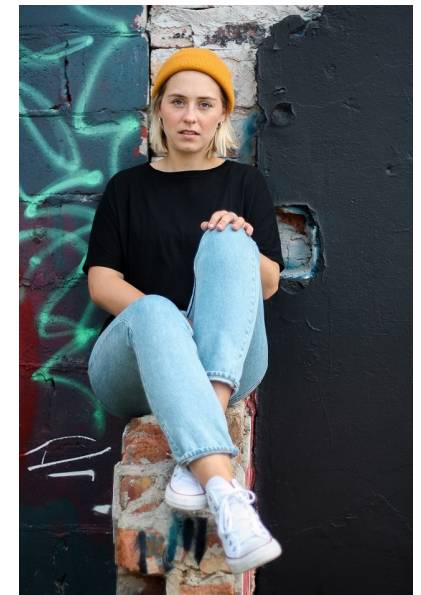

ANNE HALBEDEL

HEIGHT 169CM/5'6.5" BUST 89CM/35" B WAIST 71CM/28" HIPS 94CM/37"
DRESS 38 EU/8 US/10 UK SHOE 39 EU/8 US/6 UK HAIR BLONDE
EYES GREEN

My friend Ned

49 Bloem St, Cape Town City Centre, Cape Town, 8000
Tel: 9021 433 0302 | Email: ned@myfriendned.co.za