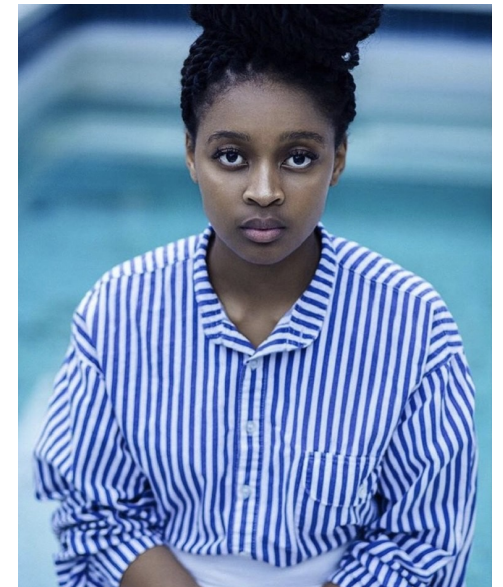

BONTLE MVULA

HEIGHT 159CM/5'2.5" BUST 81CM/32" A WAIST 74CM/29"
HIPS 70CM/27.5" DRESS 36 EU/6 US/8 UK SHOE 37 EU/6 US/4 UK
HAIR BROWN EYES BROWN

My friend Ned

49 Bloem St, Cape Town City Centre, Cape Town, 8000
Tel: 9021 433 0302 | Email: ned@myfriendned.co.za