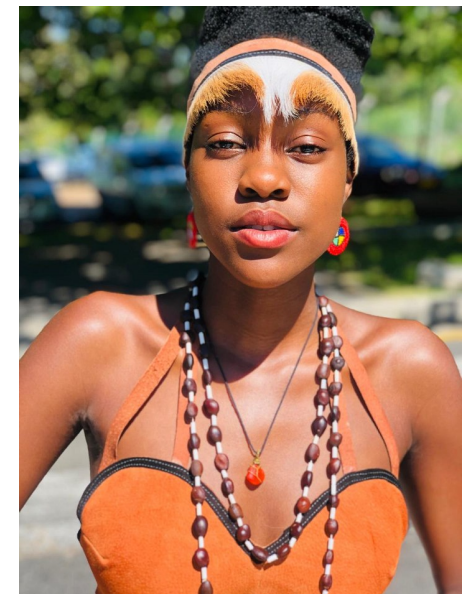

## AOBAKWE SELEKA

HEIGHT 176CM/5'9.5" BUST 86CM/34" B WAIST 69CM/27" HIPS 94CM/37"  
DRESS 34-36 EU/4-6 US/6-8 UK SHOE 41 EU/10 US/7 UK HAIR BROWN  
EYES BROWN