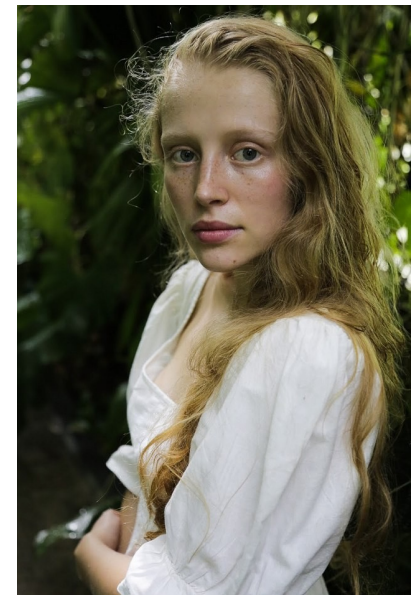

MARIA STALLMANN

HEIGHT 167CM/5'5.5" BUST 86CM/34" B WAIST 78CM/30.5"
HIPS 102CM/40" DRESS 40-42 EU/10-12 US/12-14 UK SHOE 38.5 EU/7.5
US/5.5 UK HAIR STRAWBERRY BLONDE EYES BLUE/GREEN

My friend Ned

49 Bloem St, Cape Town City Centre, Cape Town, 8000
Tel: 9021 433 0302 | Email: ned@myfriendned.co.za