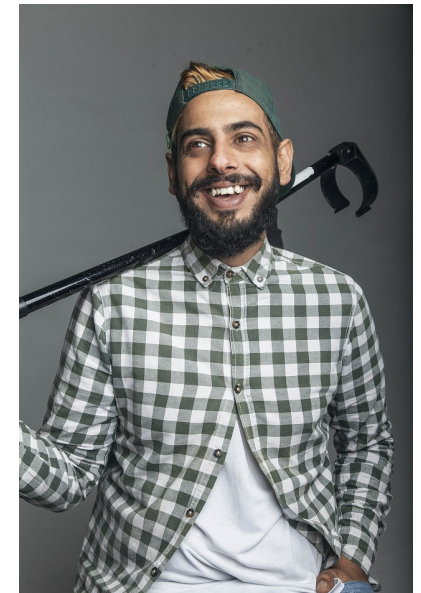

ALTAAF SAYED

HEIGHT 178CM/5'10" CHEST 101CM/40" WAIST 91CM/36"
INSEAM 68CM/26.5" COLLAR 40CM/15.5" SLEEVE 61CM/24" SHOE 43
EU/9.5 US/9 UK HAIR DARK RED EYES BROWN

My friend Ned

49 Bloem St, Cape Town City Centre, Cape Town, 8000
Tel: 9021 433 0302 | Email: ned@myfriendned.co.za