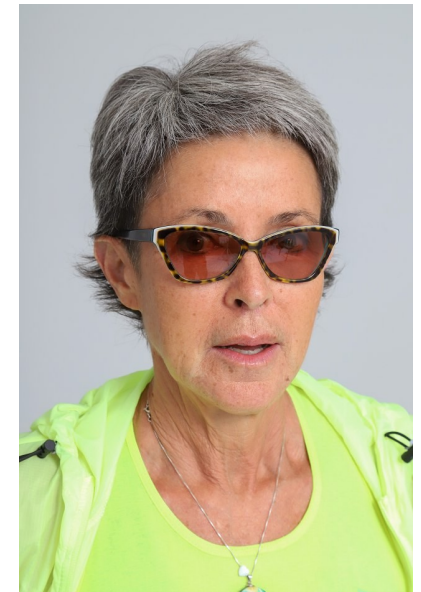

LYNNE GORDON

HEIGHT 165CM/5'5" BUST 86CM/34" C WAIST 69CM/27" HIPS 98CM/38.5"
DRESS 40 EU/10 US/12 UK SHOE 37.5 EU/6.5 US/4.5 UK
HAIR GREY-BLACK EYES HAZEL

My friend Ned

49 Bloem St, Cape Town City Centre, Cape Town, 8000
Tel: 9021 433 0302 | Email: ned@myfriendned.co.za