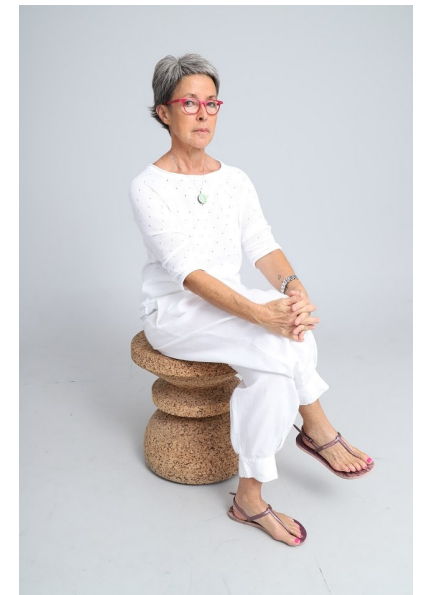

LYNNE GORDON

HEIGHT 165CM/5'5" BUST 86CM/34" C WAIST 69CM/27" HIPS 98CM/38.5"
DRESS 40 EU/10 US/12 UK SHOE 37.5 EU/6.5 US/4.5 UK
HAIR GREY-BLACK EYES HAZEL

My friend Ned

49 Bloem St, Cape Town City Centre, Cape Town, 8000
Tel: 9021 433 0302 | Email: ned@myfriendned.co.za