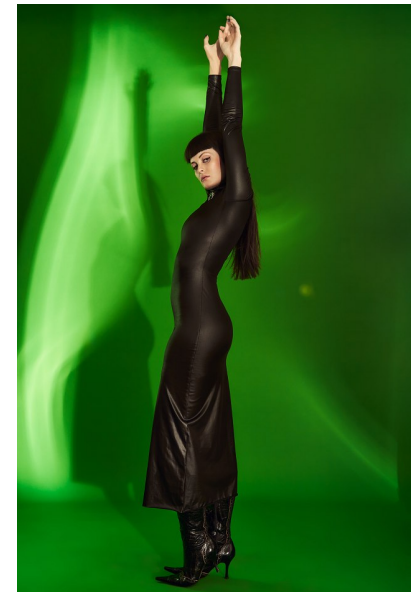

GRACE DE LA HUNT

HEIGHT 172CM/5'7.5" BUST 88CM/34.5" B WAIST 70CM/27.5"
HIPS 84CM/33" DRESS 36-38 EU/6-8 US/8-10 UK SHOE 41 EU/10 US/7 UK
HAIR DARK BROWN EYES BLUE/GREEN

My friend Ned

49 Bloem St, Cape Town City Centre, Cape Town, 8000
Tel: 9021 433 0302 | Email: ned@myfriendned.co.za