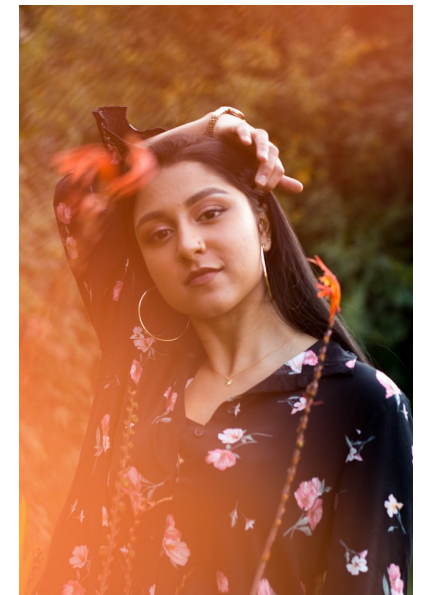

ANJALI KOOVERJEE

HEIGHT 160CM/5'3" BUST 80CM/31.5" B WAIST 63CM/25" HIPS 86CM/34"
DRESS 34-36 EU/4-6 US/6-8 UK SHOE 38 EU/7 US/5 UK HAIR BLACK
EYES BLACK

My friend Ned

49 Bloem St, Cape Town City Centre, Cape Town, 8000
Tel: 9021 433 0302 | Email: ned@myfriendned.co.za