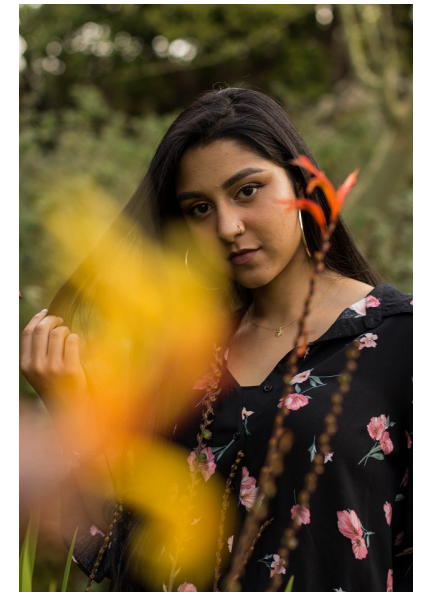

ANJALI KOOVERJEE

HEIGHT 160CM/5'3" BUST 80CM/31.5" B WAIST 63CM/25" HIPS 86CM/34"
DRESS 34-36 EU/4-6 US/6-8 UK SHOE 38 EU/7 US/5 UK HAIR BLACK
EYES BLACK

My friend Ned

49 Bloem St, Cape Town City Centre, Cape Town, 8000
Tel: 9021 433 0302 | Email: ned@myfriendned.co.za