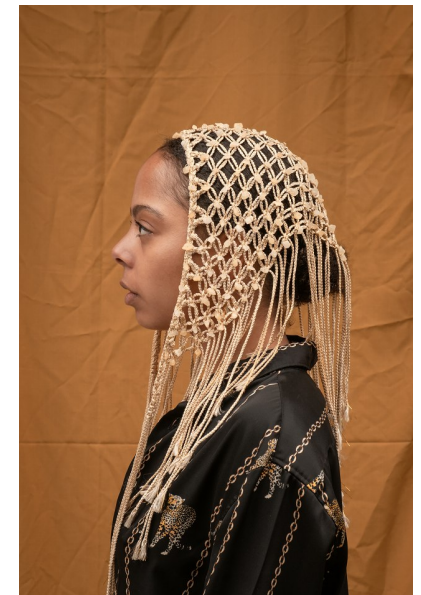

BETHANY THOMPSON

HEIGHT 168CM/5'6" BUST 85CM/33.5" B WAIST 63CM/25" HIPS 84CM/33"
DRESS 34 EU/4 US/6 UK SHOE 38 EU/7 US/5 UK HAIR DARK BROWN
EYES BROWN

My friend Ned

49 Bloem St, Cape Town City Centre, Cape Town, 8000
Tel: 9021 433 0302 | Email: ned@myfriendned.co.za