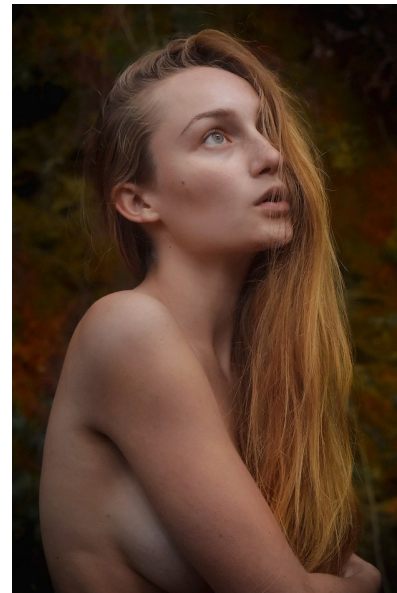

## MERITXELL CILLIERS

HEIGHT 165CM/5'5" BUST 87CM/34.5" B/C WAIST 64CM/25"  
HIPS 89CM/35" DRESS 34 EU/4 US/6 UK SHOE 39 EU/8 US/6 UK  
HAIR STRAWBERRY BLONDE EYES BLUE/GREEN