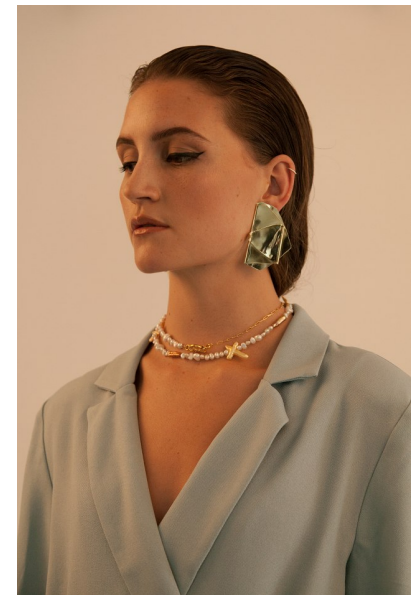

LAURA LOUBSER

HEIGHT 176CM/5'9.5" BUST 83CM/32.5" A WAIST 71CM/28"
HIPS 90CM/35.5" DRESS 36 EU/6 US/8 UK SHOE 39 EU/8 US/6 UK
HAIR LIGHT BROWN EYES BROWN

My friend Ned

49 Bloem St, Cape Town City Centre, Cape Town, 8000
Tel: 9021 433 0302 | Email: ned@myfriendned.co.za