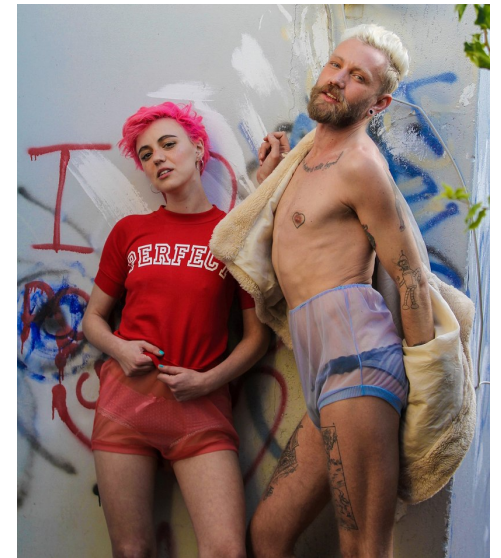

Star_Blue

My friend Ned

49 Bloem St, Cape Town City Centre, Cape Town, 8000
Tel: 9021 433 0302 | Email: ned@myfriendned.co.za