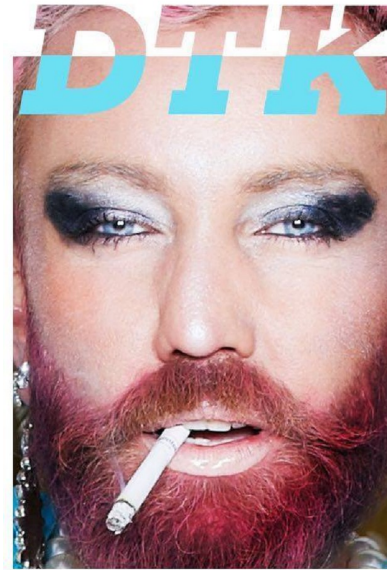

Star_Blue

My friend Ned

49 Bloem St, Cape Town City Centre, Cape Town, 8000
Tel: 9021 433 0302 | Email: ned@myfriendned.co.za