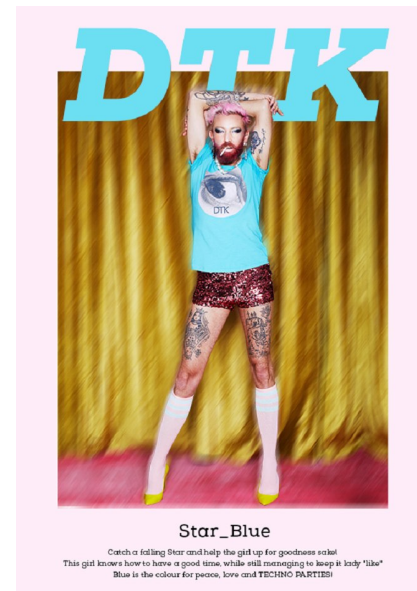

Star_Blue

My friend Ned

49 Bloem St, Cape Town City Centre, Cape Town, 8000
Tel: 9021 433 0302 | Email: ned@myfriendned.co.za