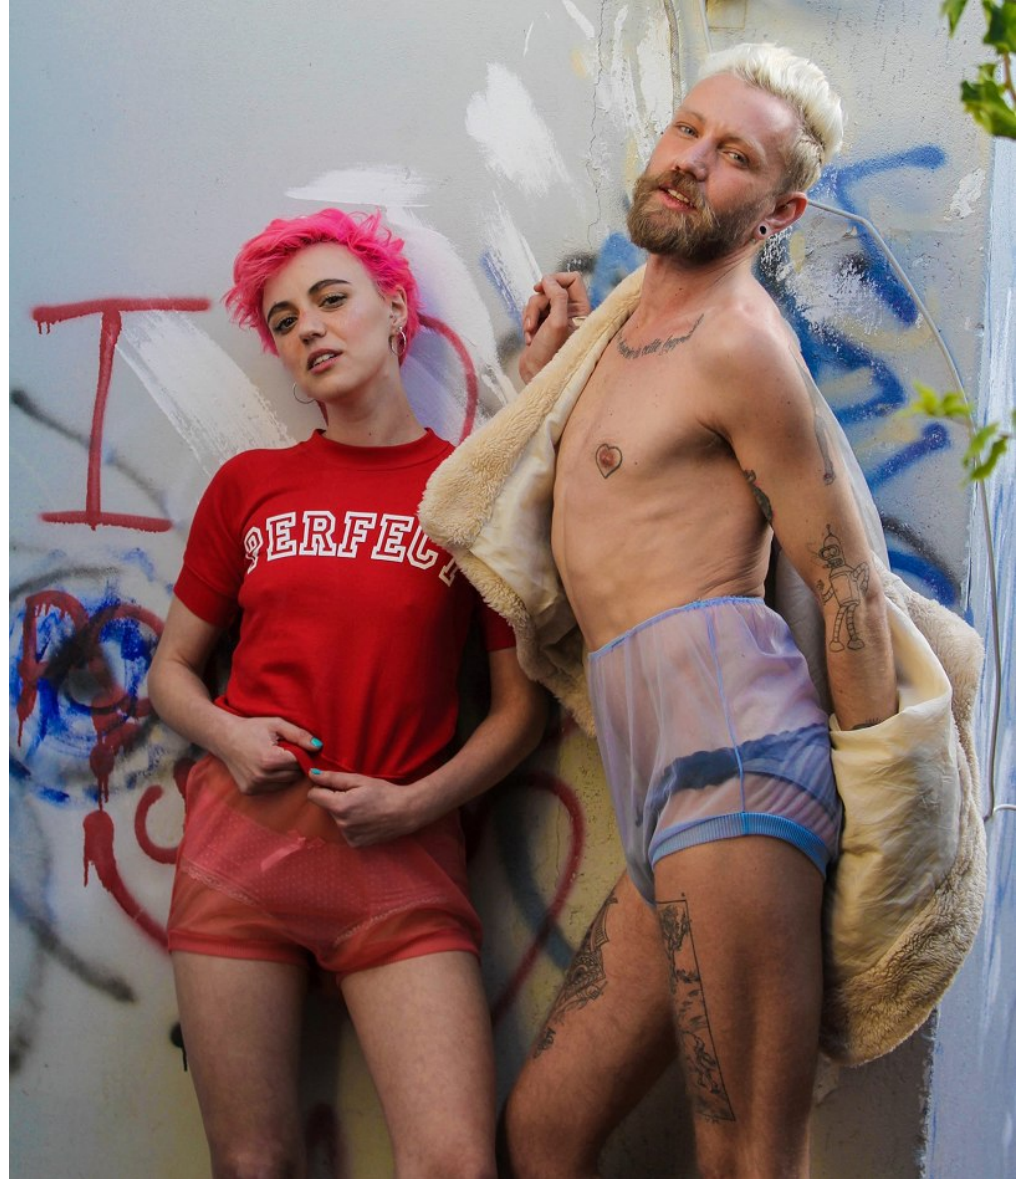

# My friend Ned

**CHRISTOPHER STARR**

HEIGHT 180CM/5'11" CHEST 90CM/35.5" WAIST 86CM/34" COLLAR 43CM/17" SHOE 43 EU/9.5 US/9 UK HAIR BLONDE EYES BLUE

# My friend Ned

## CHRISTOPHER STARR

HEIGHT 180CM/5'11" CHEST 90CM/35.5" WAIST 86CM/34" COLLAR 43CM/17" SHOE 43 EU/9.5 US/9 UK HAIR BLONDE EYES BLUE