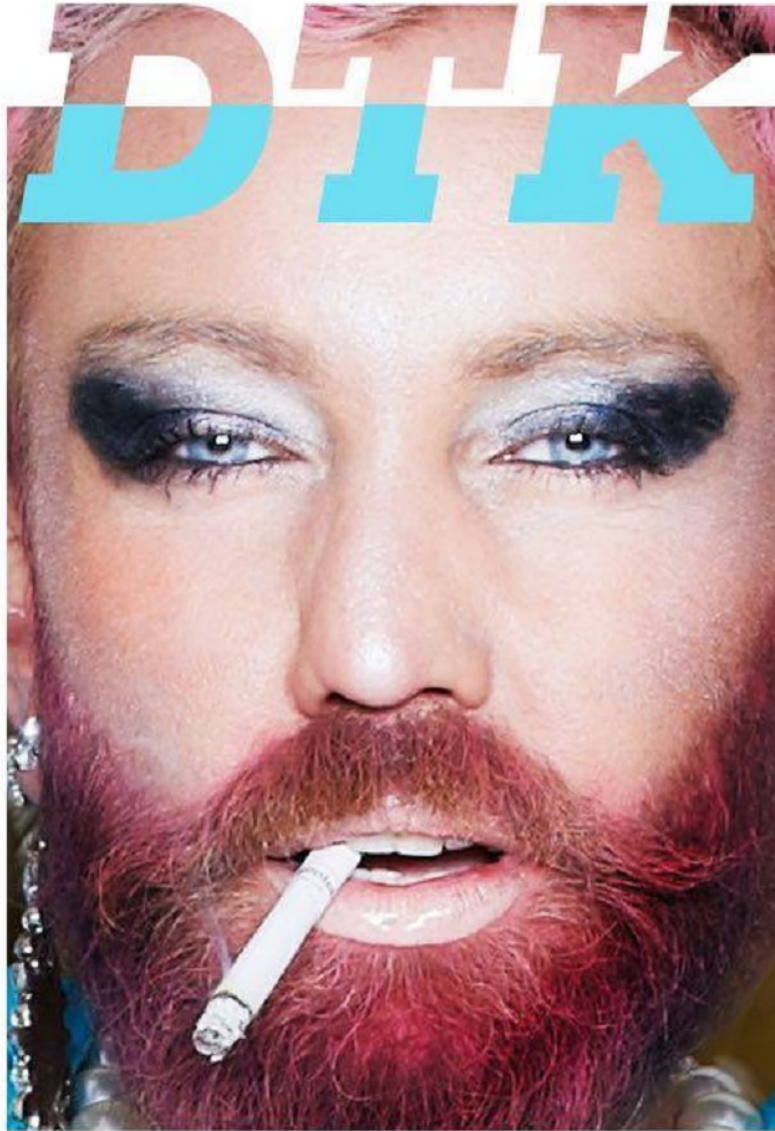

# My friend Ned

**CHRISTOPHER STARR**

HEIGHT 180CM/5'11" CHEST 90CM/35.5" WAIST 86CM/34" COLLAR 43CM/17" SHOE 43 EU/9.5 US/9 UK HAIR BLONDE EYES BLUE

# My friend Ned

## CHRISTOPHER STARR

HEIGHT 180CM/5'11" CHEST 90CM/35.5" WAIST 86CM/34" COLLAR 43CM/17" SHOE 43 EU/9.5 US/9 UK HAIR BLONDE EYES BLUE