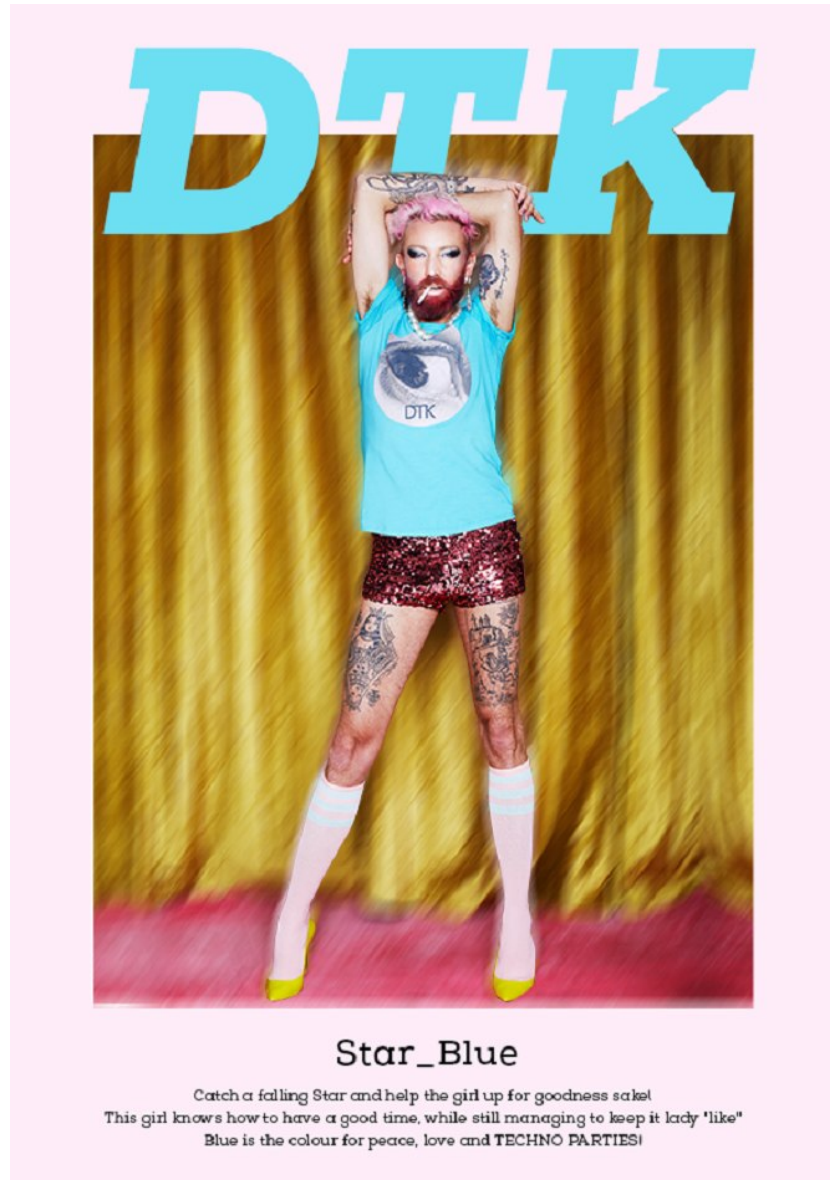

# My friend Ned

**CHRISTOPHER STARR**

HEIGHT 180CM/5'11" CHEST 90CM/35.5" WAIST 86CM/34" COLLAR 43CM/17" SHOE 43 EU/9.5 US/9 UK HAIR BLONDE EYES BLUE

# My friend Ned

## CHRISTOPHER STARR

HEIGHT 180CM/5'11" CHEST 90CM/35.5" WAIST 86CM/34" COLLAR 43CM/17" SHOE 43 EU/9.5 US/9 UK HAIR BLONDE EYES BLUE