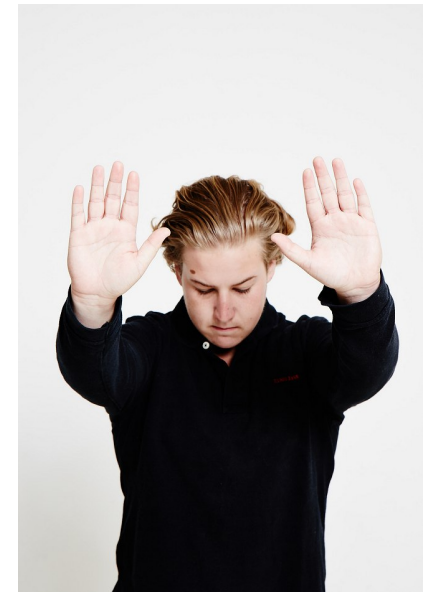

JOSHUA SAMSON

HEIGHT 170CM/5'7" CHEST 107CM/42" COLLAR 40CM/15.5" SHOE 42
EU/8.5 US/8 UK HAIR BLONDE EYES BLUE

My friend Ned

112 New Church Street, Tamboerskoof, 8001
Tel: 9021 433 0302 | Email: ned@myfriendned.co.za