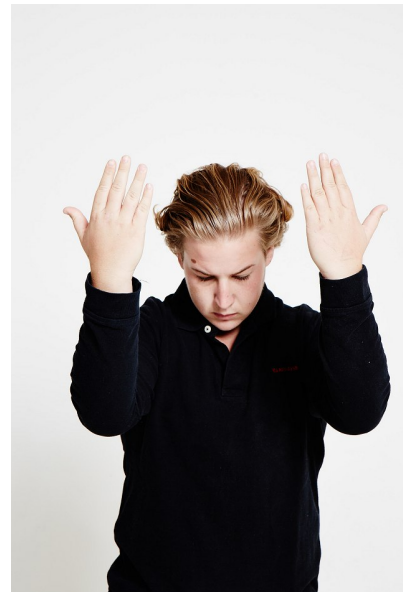

JOSHUA SAMSON

HEIGHT 170CM/5'7" CHEST 107CM/42" COLLAR 40CM/15.5" SHOE 42
EU/8.5 US/8 UK HAIR BLONDE EYES BLUE

My friend Ned

112 New Church Street, Tamboerskoof, 8001
Tel: 9021 433 0302 | Email: ned@myfriendned.co.za