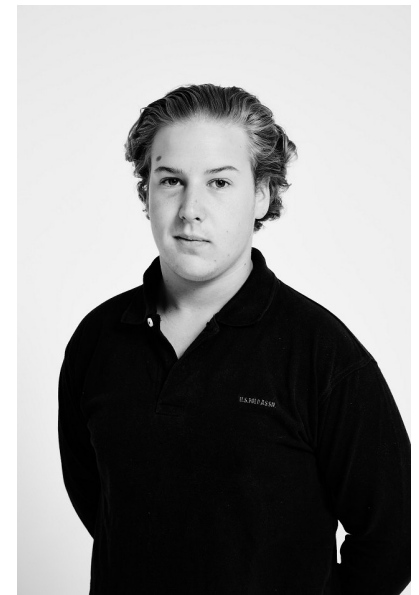

JOSHUA SAMSON

HEIGHT 170CM/5'7" CHEST 107CM/42" COLLAR 40CM/15.5" SHOE 42
EU/8.5 US/8 UK HAIR BLONDE EYES BLUE

My friend Ned

112 New Church Street, Tamboerskoof, 8001
Tel: 9021 433 0302 | Email: ned@myfriendned.co.za