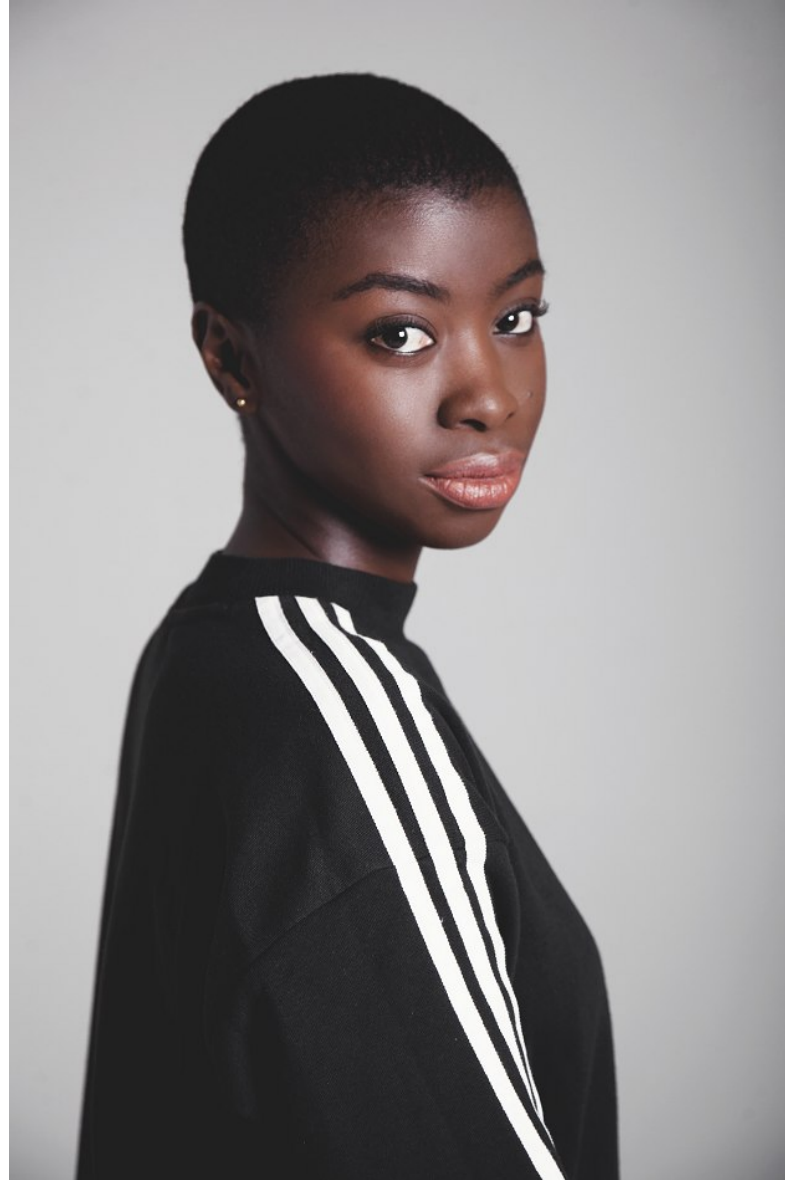

My friend Ned

CHOSI MTOBA

HEIGHT 162CM/5'3.5" BUST 81CM/32" B WAIST 71CM/28" HIPS 102CM/40" DRESS 30-32 EU/0-2 US/2-4 UK SHOE 38 EU/7 US/5 UK HAIR BLACK EYES BROWN

My friend Ned

CHOSI MTOBA

HEIGHT 162CM/5'3.5" BUST 81CM/32" B WAIST 71CM/28" HIPS 102CM/40" DRESS 30-32 EU/0-2 US/2-4 UK SHOE 38 EU/7 US/5 UK HAIR BLACK EYES BROWN