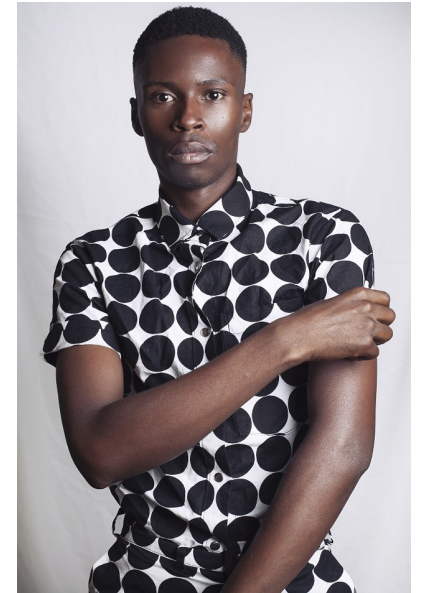

BONGEZIWE MABANDLA

HEIGHT 171CM/5'7.5" CHEST 84CM/33" WAIST 66CM/26"
COLLAR 34CM/13.5" SHOE 42 EU/8.5 US/8 UK HAIR BLACK
EYES BROWN

My friend Ned

112 New Church Street, Tamboerskoof, 8001
Tel: 9021 433 0302 | Email: ned@myfriendned.co.za