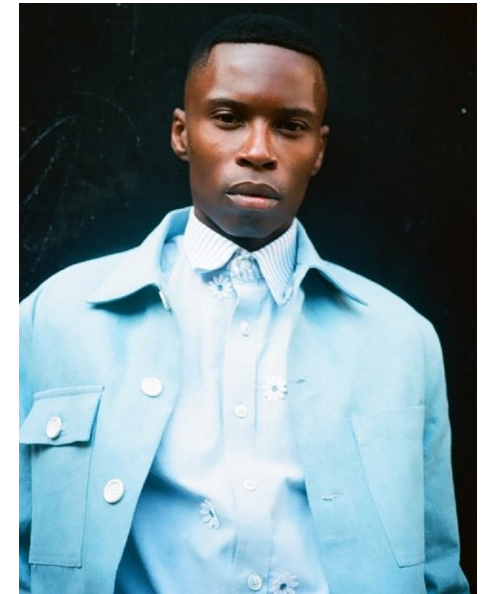

BONGEZIWE MABANDLA

HEIGHT 171CM/5'7.5" CHEST 84CM/33" WAIST 66CM/26"
COLLAR 34CM/13.5" SHOE 42 EU/8.5 US/8 UK HAIR BLACK
EYES BROWN

My friend Ned

112 New Church Street, Tamboerskoof, 8001
Tel: 9021 433 0302 | Email: ned@myfriendned.co.za