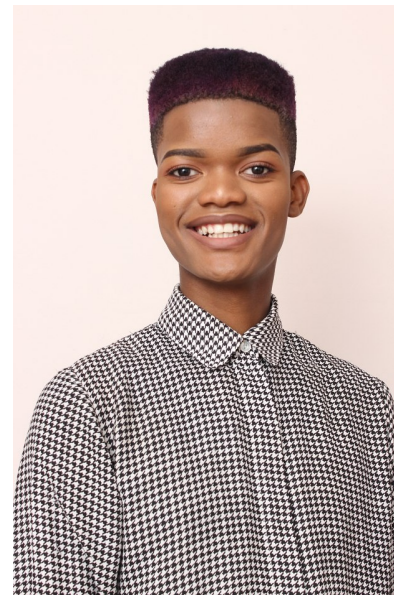

**THOKOZANI MASUKU**

HEIGHT 180CM/5'11" CHEST 78CM/30.5" WAIST 65CM/25.5"  
COLLAR 34CM/13.5" SHOE 40.5 EU/7.5 US/7 UK HAIR BROWN  
EYES BROWN