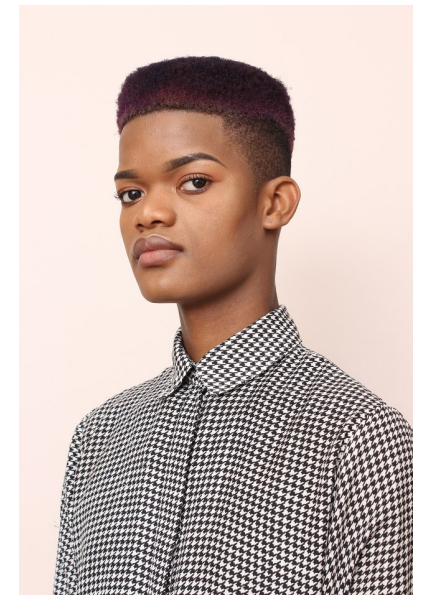

**THOKOZANI MASUKU**

HEIGHT 180CM/5'11" CHEST 78CM/30.5" WAIST 65CM/25.5"  
COLLAR 34CM/13.5" SHOE 40.5 EU/7.5 US/7 UK HAIR BROWN  
EYES BROWN