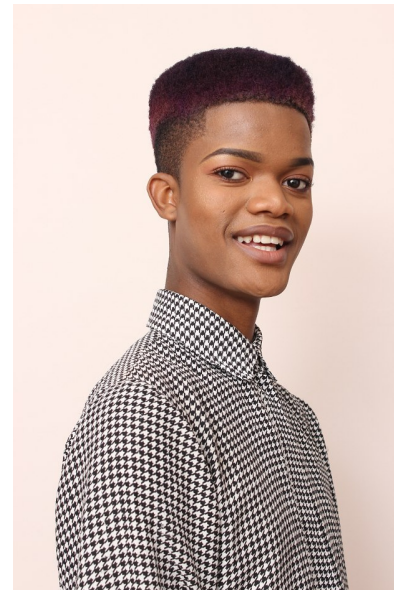

**THOKOZANI MASUKU**

HEIGHT 180CM/5'11" CHEST 78CM/30.5" WAIST 65CM/25.5"  
COLLAR 34CM/13.5" SHOE 40.5 EU/7.5 US/7 UK HAIR BROWN  
EYES BROWN