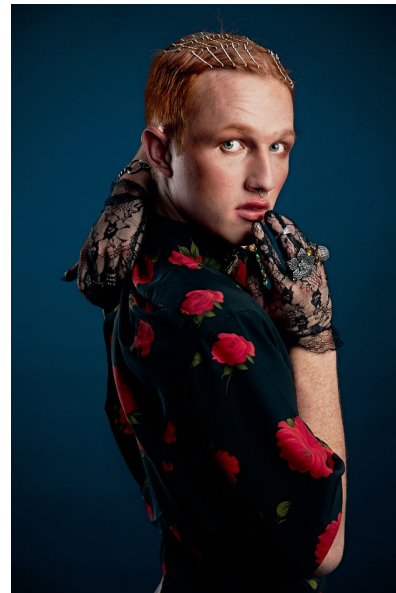

## MICHAEL DANIELL

HEIGHT 177CM/5'9.5" CHEST 97CM/38" WAIST 83CM/32.5"  
COLLAR 35CM/14" SLEEVE 92CM/36" SUIT 96CM/38"/48 SHOE 44.5  
EU/10.5 US/10 UK HAIR RED EYES BLUE