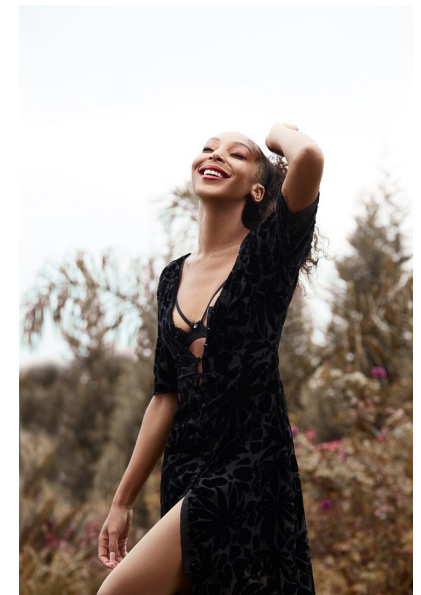

## SISI SHIRILELE

HEIGHT 170CM/5'7" WAIST 64CM/25" SHOE 39 EU/8 US/6 UK  
HAIR BROWN EYES BROWN