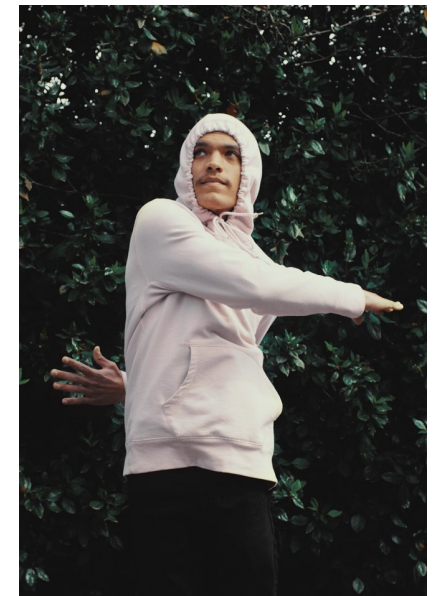

TRENT ROEBECK

HEIGHT 165CM/5'5" WAIST 76CM/30" SHOE 40 EU/7.5 US/7 UK
HAIR BROWN EYES GREEN

My friend Ned

112 New Church Street, Tamboerskoof, 8001
Tel: 9021 433 0302 | Email: ned@myfriendned.co.za