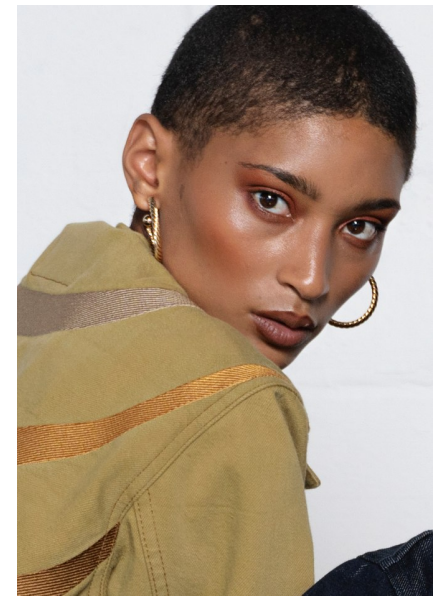

ANTONIA JULIES

HEIGHT 172CM/5'7.5" BUST 71CM/28" B WAIST 63CM/25"
HIPS 87CM/34.5" DRESS 32 EU/2 US/4 UK SHOE 38 EU/7 US/5 UK
HAIR BROWN EYES BROWN

My friend Ned

49 Bloem St, Cape Town City Centre, Cape Town, 8000
Tel: 9021 433 0302 | Email: ned@myfriendned.co.za