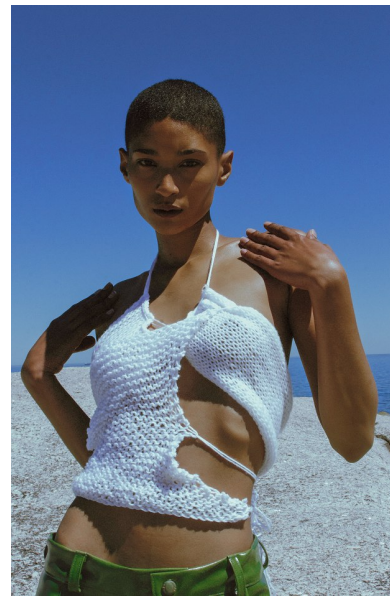

ANTONIA JULIES

HEIGHT 172CM/5'7.5" BUST 71CM/28" B WAIST 63CM/25"
HIPS 87CM/34.5" DRESS 32 EU/2 US/4 UK SHOE 38 EU/7 US/5 UK
HAIR BROWN EYES BROWN

My friend Ned

49 Bloem St, Cape Town City Centre, Cape Town, 8000
Tel: 9021 433 0302 | Email: ned@myfriendned.co.za