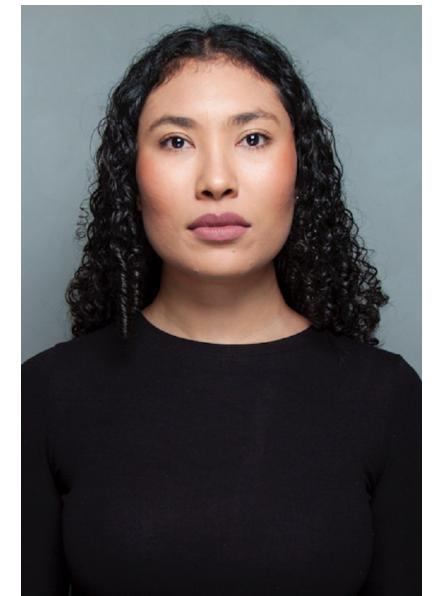

## LISA ALLY

HEIGHT 174CM/5'8.5" BUST 84CM/33" WAIST 67CM/26.5"  
HIPS 99CM/39" SHOE 40.5 EU/9.5 US/7 UK HAIR BROWN  
EYES BROWN