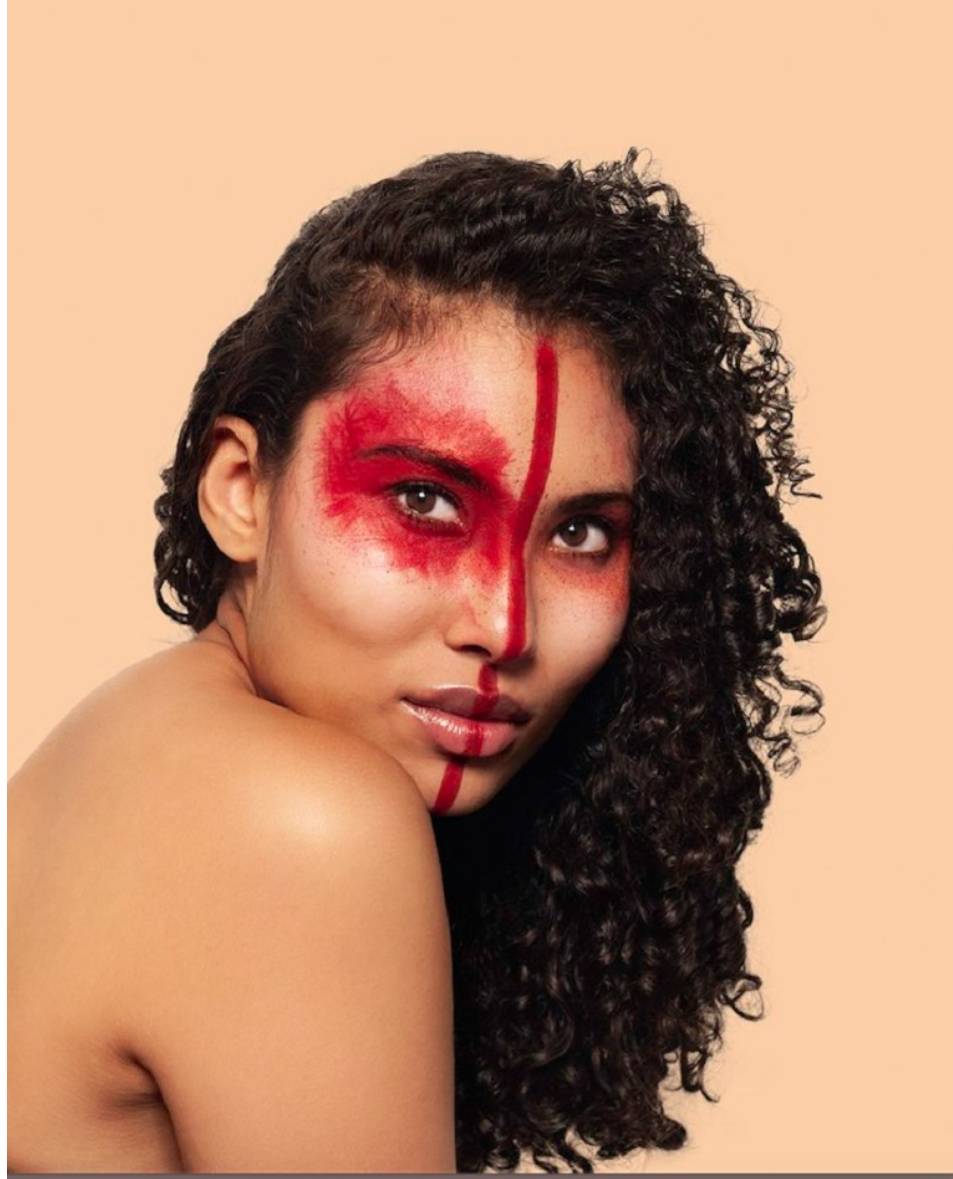

My friend Ned

LISA ALLY

HEIGHT 174CM/5'8.5" BUST 84CM/33" WAIST 67CM/26.5" HIPS 99CM/39" SHOE 40.5 EU/9.5 US/7 UK HAIR BROWN EYES BROWN

My friend Ned

LISA ALLY

HEIGHT 174CM/5'8.5" BUST 84CM/33" WAIST 67CM/26.5" HIPS 99CM/39" SHOE 40.5 EU/9.5 US/7 UK HAIR BROWN EYES BROWN

My friend Ned

LISA ALLY

HEIGHT 174CM/5'8.5" BUST 84CM/33" WAIST 67CM/26.5" HIPS 99CM/39" SHOE 40.5 EU/9.5 US/7 UK HAIR BROWN EYES BROWN