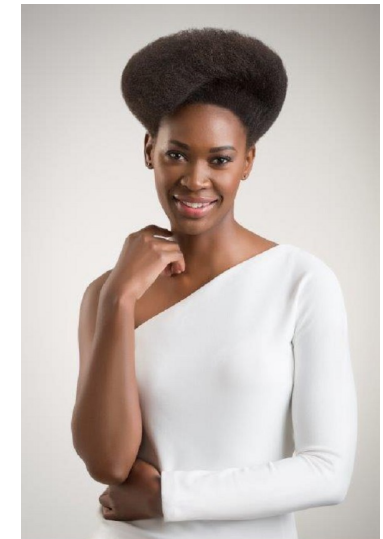

## RHULANI HLABANA

HEIGHT 185CM/6'1" BUST 86CM/34" B WAIST 72CM/28.5"  
HIPS 107CM/42" DRESS 34 EU/4 US/6 UK SHOE 43 EU/12 US/8 UK  
HAIR BLACK EYES BROWN

THE SCIENCE OF BEING BEAUTIFUL  
ENGINEERED BY NED  
LADINE™