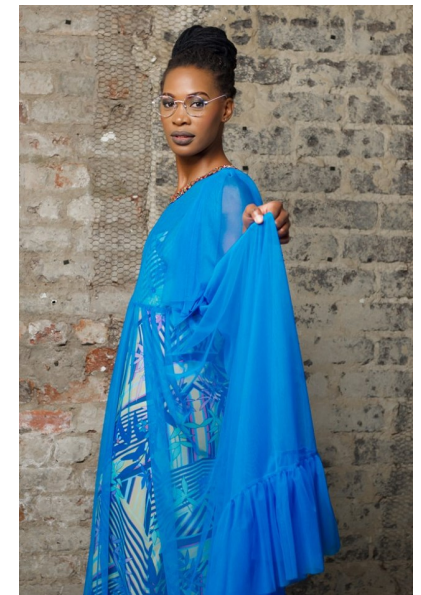

## RHULANI HLABANA

HEIGHT 185CM/6'1" BUST 86CM/34" B WAIST 72CM/28.5"  
HIPS 107CM/42" DRESS 34 EU/4 US/6 UK SHOE 43 EU/12 US/8 UK  
HAIR BLACK EYES BROWN

THE SCIENCE OF BEING BEAUTIFUL  
ENGINEERED BY NED  
LADINE™