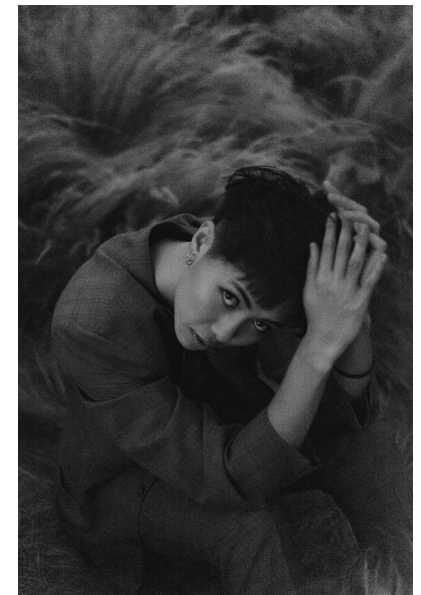

LILI MING

HEIGHT 174CM/5'8.5" BUST 86CM/34" WAIST 69CM/27"
HIPS 93CM/36.5" DRESS 38 EU/8 US/10 UK SHOE 40.5 EU/9.5 US/7 UK
HAIR BLACK EYES BROWN

My friend Ned

49 Bloem St, Cape Town City Centre, Cape Town, 8000
Tel: 9021 433 0302 | Email: ned@myfriendned.co.za