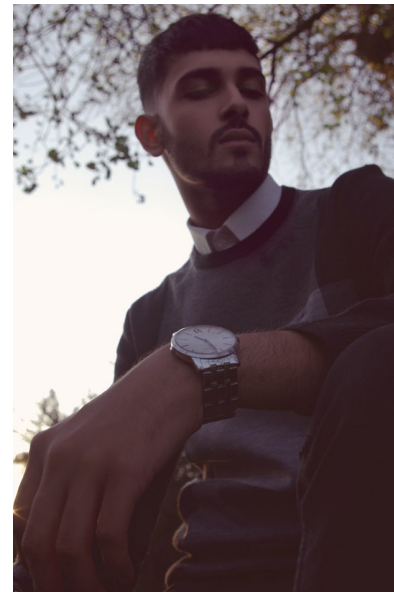

NAAZHIM MAHOMED

HEIGHT 191CM/6'3" CHEST 97CM/38" WAIST 86CM/34"
COLLAR 38CM/15" SHOE 43 EU/9.5 US/9 UK HAIR DARK BROWN
EYES HAZEL

My friend Ned

112 New Church Street, Tamboerskoof, 8001
Tel: 9021 433 0302 | Email: ned@myfriendned.co.za