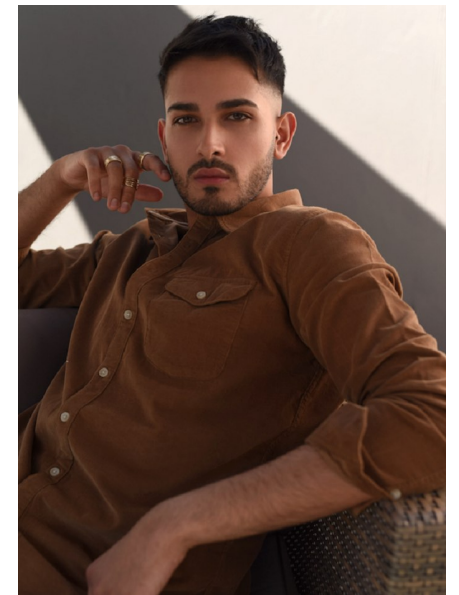

NAAZHIM MAHOMED

HEIGHT 191CM/6'3" CHEST 97CM/38" WAIST 86CM/34"
COLLAR 38CM/15" SHOE 43 EU/9.5 US/9 UK HAIR DARK BROWN
EYES HAZEL

My friend Ned

112 New Church Street, Tamboerskoof, 8001
Tel: 9021 433 0302 | Email: ned@myfriendned.co.za