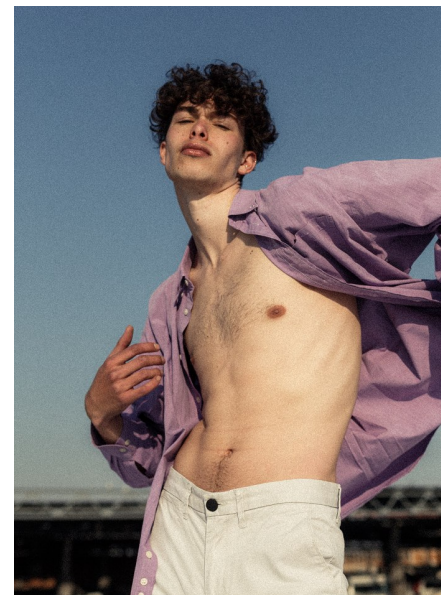

RILEY COLTMAN

HEIGHT 191CM/6'3" CHEST 96CM/38" WAIST 74CM/29"
COLLAR 37CM/14.5" SUIT LENGTH L SHOE 44.5 EU/10.5 US/10 UK
HAIR BROWN EYES BROWN

My friend Ned

49 Bloem St, Cape Town City Centre, Cape Town, 8000
Tel: 9021 433 0302 | Email: ned@myfriendned.co.za