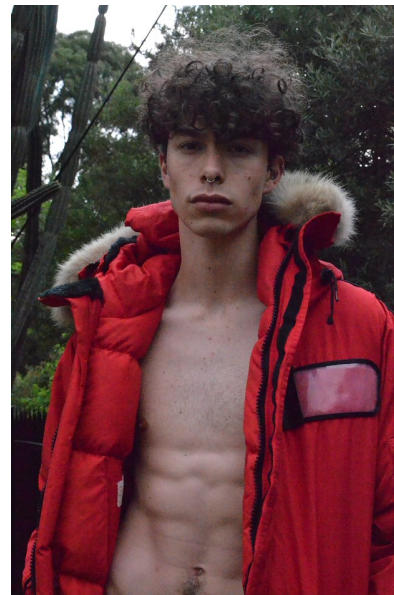

RILEY COLTMAN

HEIGHT 191CM/6'3" CHEST 96CM/38" WAIST 74CM/29"
COLLAR 37CM/14.5" SUIT LENGTH L SHOE 44.5 EU/10.5 US/10 UK
HAIR BROWN EYES BROWN

My friend Ned

49 Bloem St, Cape Town City Centre, Cape Town, 8000
Tel: 9021 433 0302 | Email: ned@myfriendned.co.za