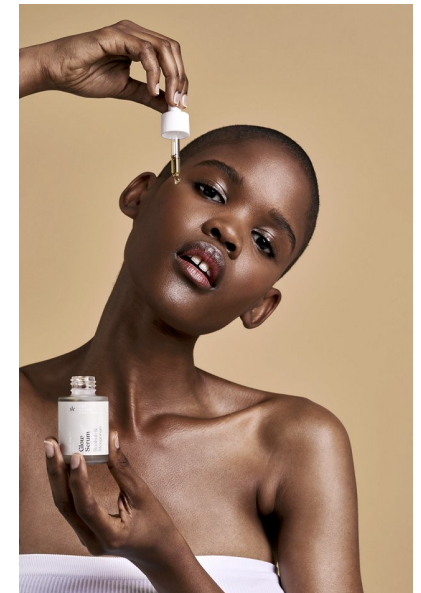

LEBONE SEBOLAI

HEIGHT 170CM/5'7" BUST 81CM/32" C WAIST 60CM/23.5"
HIPS 95CM/37.5" DRESS 34 EU/4 US/6 UK SHOE 37 EU/6 US/4 UK
HAIR BLACK EYES BROWN

My friend Ned

49 Bloem St, Cape Town City Centre, Cape Town, 8000
Tel: 9021 433 0302 | Email: ned@myfriendned.co.za