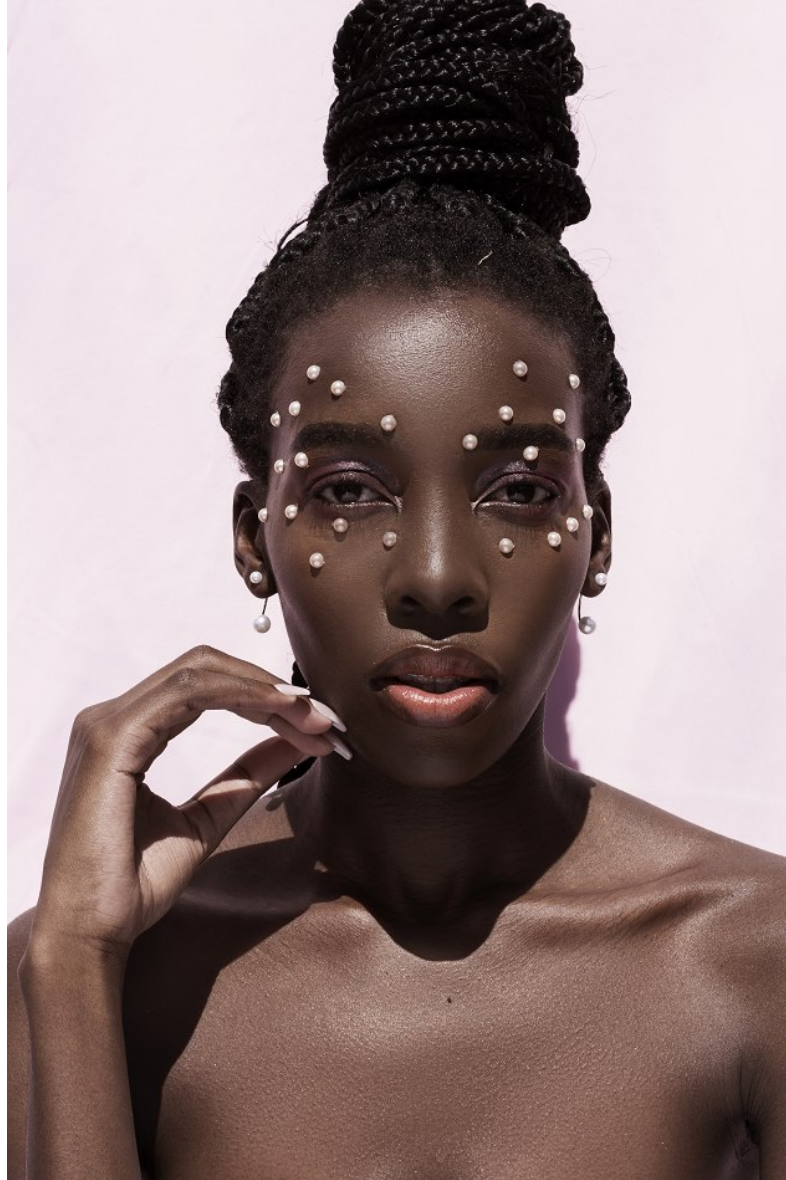

My friend Ned

LOLITA PUKWANA

HEIGHT 170CM/5'7" BUST 82CM/32.5" B WAIST 60CM/23.5" HIPS 89CM/35" DRESS 30 EU/0 US/2 UK SHOE 39.5 EU/8.5 US/6 UK HAIR BLACK EYES BROWN

My friend Ned

LOLITA PUKWANA

HEIGHT 170CM/5'7" BUST 82CM/32.5" B WAIST 60CM/23.5" HIPS 89CM/35" DRESS 30 EU/0 US/2 UK SHOE 39.5 EU/8.5 US/6 UK HAIR BLACK EYES BROWN