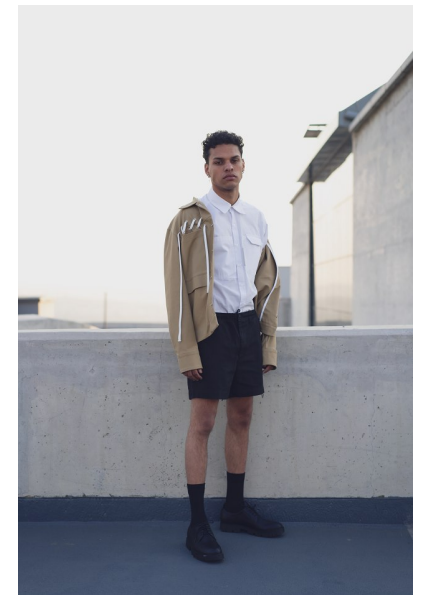

MIKHAIL CARELSE

HEIGHT 185CM/6'1" CHEST 98CM/38.5" WAIST 78CM/30.5"
COLLAR 40CM/15.5" SHOE 42 EU/8.5 US/8 UK HAIR BROWN
EYES HAZEL

My friend Ned

49 Bloem St, Cape Town City Centre, Cape Town 8000
Tel: 9021 433 0302 | Email: ned@myfriendned.co.za