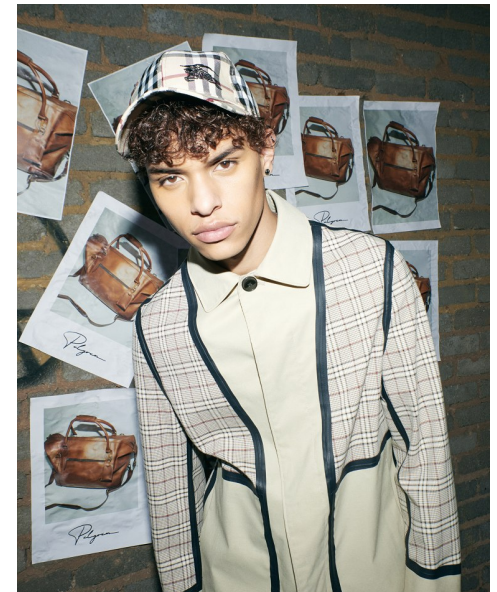

MIKHAIL CARELSE

HEIGHT 185CM/6'1" CHEST 98CM/38.5" WAIST 78CM/30.5"
COLLAR 40CM/15.5" SHOE 42 EU/8.5 US/8 UK HAIR BROWN
EYES HAZEL

My friend Ned

49 Bloem St, Cape Town City Centre, Cape Town 8000
Tel: 9021 433 0302 | Email: ned@myfriendned.co.za