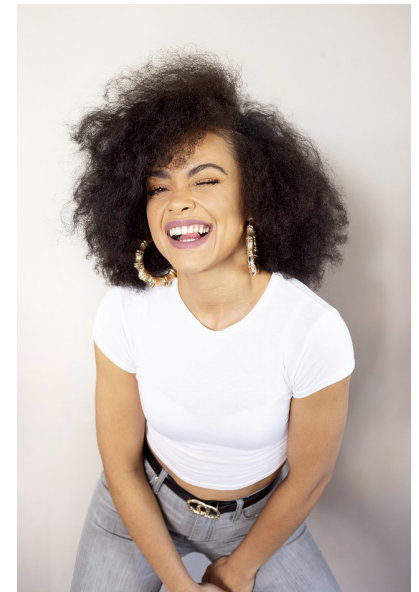

MICHELLE PERKINS

HEIGHT 167CM/5'5.5" BUST 81CM/32" A WAIST 67CM/26.5"
HIPS 93CM/36.5" DRESS 36-38 EU/6-8 US/8-10 UK SHOE 38 EU/7 US/5 UK
HAIR BROWN EYES BROWN

My friend Ned

49 Bloem St, Cape Town City Centre, Cape Town, 8000
Tel: 9021 433 0302 | Email: ned@myfriendned.co.za