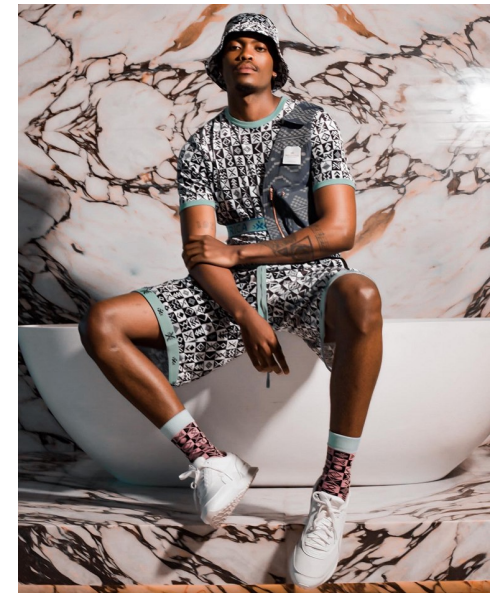

MBULELO MGUDHLWA

HEIGHT 184CM/6'0.5" CHEST 92CM/36" WAIST 76CM/30"
COLLAR 34CM/13.5" SLEEVE 68CM/26.5" SUIT 103CM/40.5"/50.5 SUIT
LENGTH L SHOE 42 EU/8.5 US/8 UK HAIR BLACK EYES BROWN

My friend Ned

49 Bloem St, Cape Town City Centre, Cape Town 8000
Tel: 9021 433 0302 | Email: ned@myfriendned.co.za