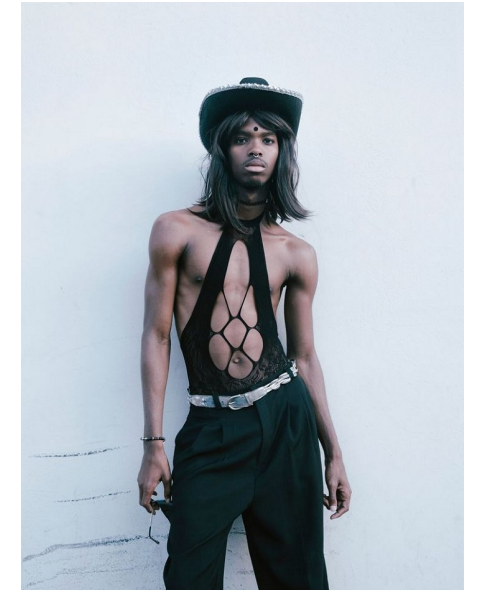

LEBOHANG OTUKILE

HEIGHT 187CM/6'1.5" CHEST 95CM/37.5" WAIST 76CM/30"
COLLAR 39CM/15.5" SHOE 44.5 EU/10.5 US/10 UK HAIR BLACK
EYES BROWN

My friend Ned

49 Bloem St, Cape Town City Centre, Cape Town, 8000
Tel: 9021 433 0302 | Email: ned@myfriendned.co.za