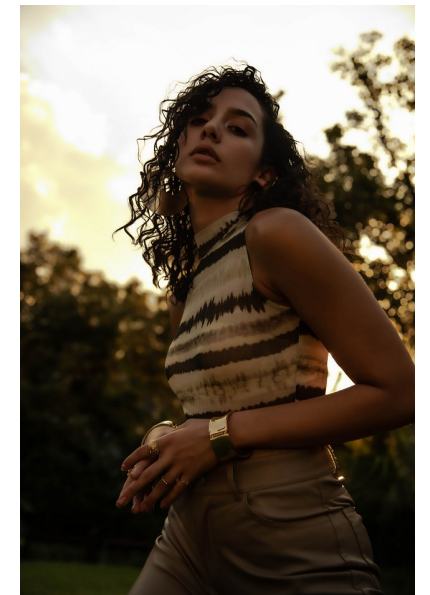

ELLA MARI

HEIGHT 168CM/5'6" BUST 86CM/34" A WAIST 61CM/24" HIPS 98CM/38.5"
DRESS 30 EU/0 US/2 UK SHOE 40 EU/9 US/6.5 UK HAIR BLACK
EYES BROWN

My friend Ned

49 Bloem St, Cape Town City Centre, Cape Town 8000
Tel: 9021 433 0302 | Email: ned@myfriendned.co.za