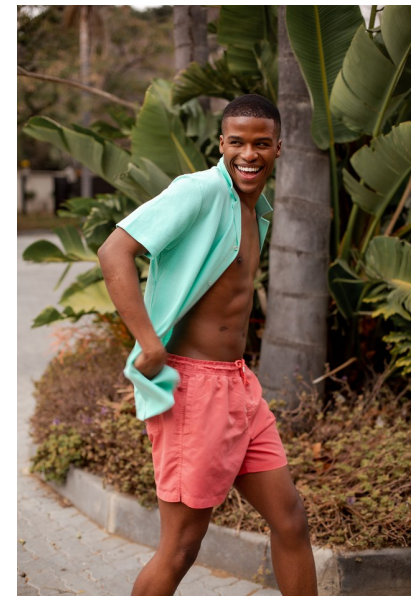

ELVIS MAKGOFANE

HEIGHT 185CM/6'1" CHEST 40CM/15.5" WAIST 35CM/14"
COLLAR 25CM/10" SLEEVE 40CM/15.5" SUIT 101CM/40"/50 SUIT
LENGTH R SHOE 42.5 EU/9 US/8.5 UK HAIR BLACK EYES BROWN

My friend Ned

49 Bloem St, Cape Town City Centre, Cape Town, 8000
Tel: 9021 433 0302 | Email: ned@myfriendned.co.za