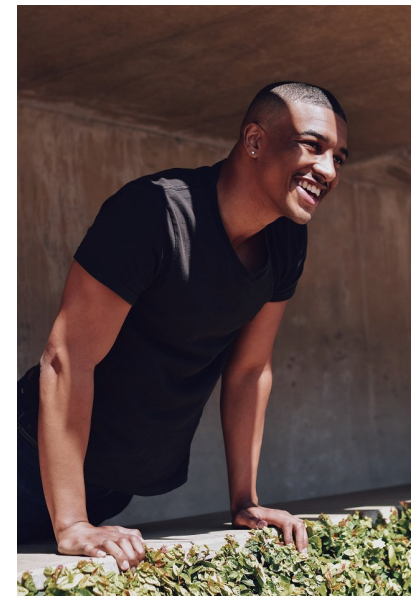

TOKELO MOEKETSI

HEIGHT 173CM/5'8" CHEST 103CM/40.5" WAIST 78CM/30.5"
COLLAR 38CM/15" SLEEVE 93CM/36.5" SUIT LENGTH R SHOE 43 EU/9.5
US/9 UK HAIR BLACK EYES BROWN

My friend Ned

49 Bloem St, Cape Town City Centre, Cape Town, 8000
Tel: 9021 433 0302 | Email: ned@myfriendned.co.za