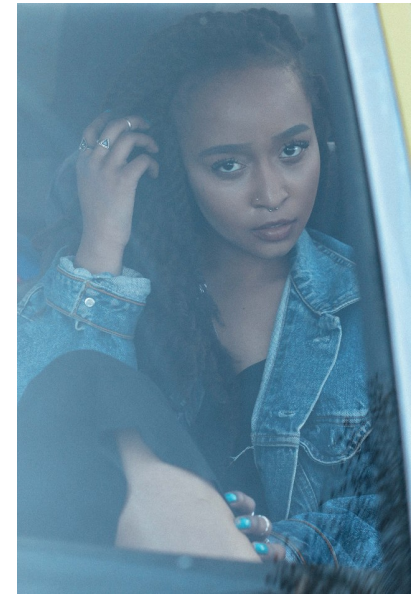

## NALEDI MARIRI

HEIGHT 154CM/5'0" BUST 80CM/31.5" B WAIST 66CM/26"  
HIPS 101CM/40" DRESS 34 EU/4 US/6 UK SHOE 35.5 EU/4.5 US/3 UK  
HAIR BROWN EYES BROWN