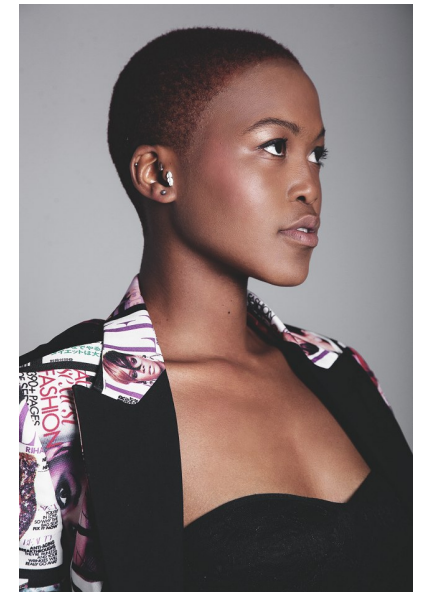

## TAINY NIZEL

HEIGHT 167CM/5'5.5" BUST 81CM/32" A WAIST 73CM/28.5"  
HIPS 93CM/36.5" DRESS 30 EU/0 US/2 UK SHOE 40.5 EU/9.5 US/7 UK  
EYES BROWN