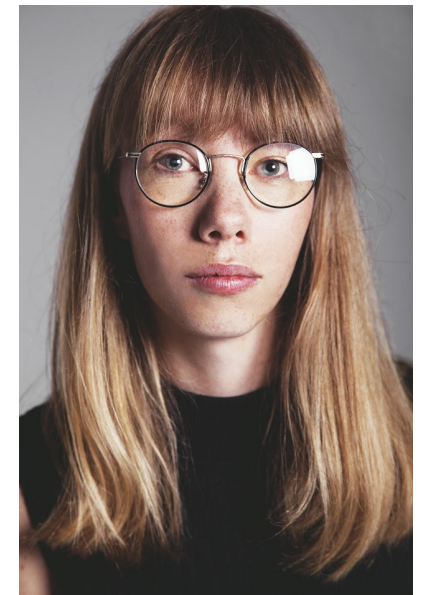

CANDICE CRUSE

HEIGHT 167CM/5'5.5" BUST 81CM/32" A WAIST 68CM/26.5"
HIPS 93CM/36.5" DRESS 30-32 EU/0-2 US/2-4 UK SHOE 38 EU/7 US/5 UK
HAIR BLONDE EYES GREEN/GREY

My friend Ned

112 New Church Street, Tamboerskoof, 8001
Tel: 9021 433 0302 | Email: ned@myfriendned.co.za