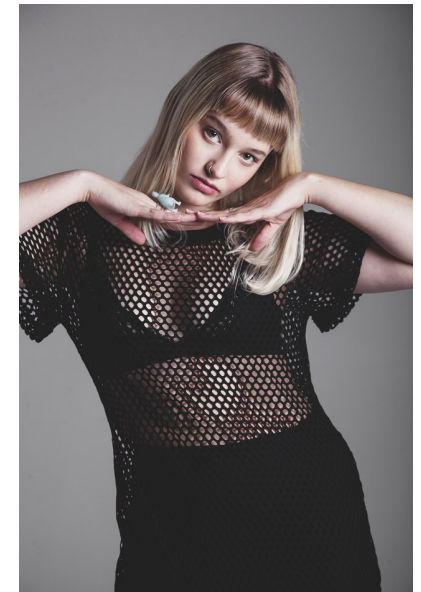

JESSICA LITTLEWOOD

HEIGHT 172CM/5'7.5" BUST 90CM/35.5" B WAIST 71CM/28"
HIPS 102CM/40" DRESS 34 EU/4 US/6 UK SHOE 39 EU/8 US/6 UK
HAIR BLONDE EYES AMBER

My friend Ned

112 New Church Street, Tamboerskoof, 8001
Tel: 9021 433 0302 | Email: ned@myfriendned.co.za