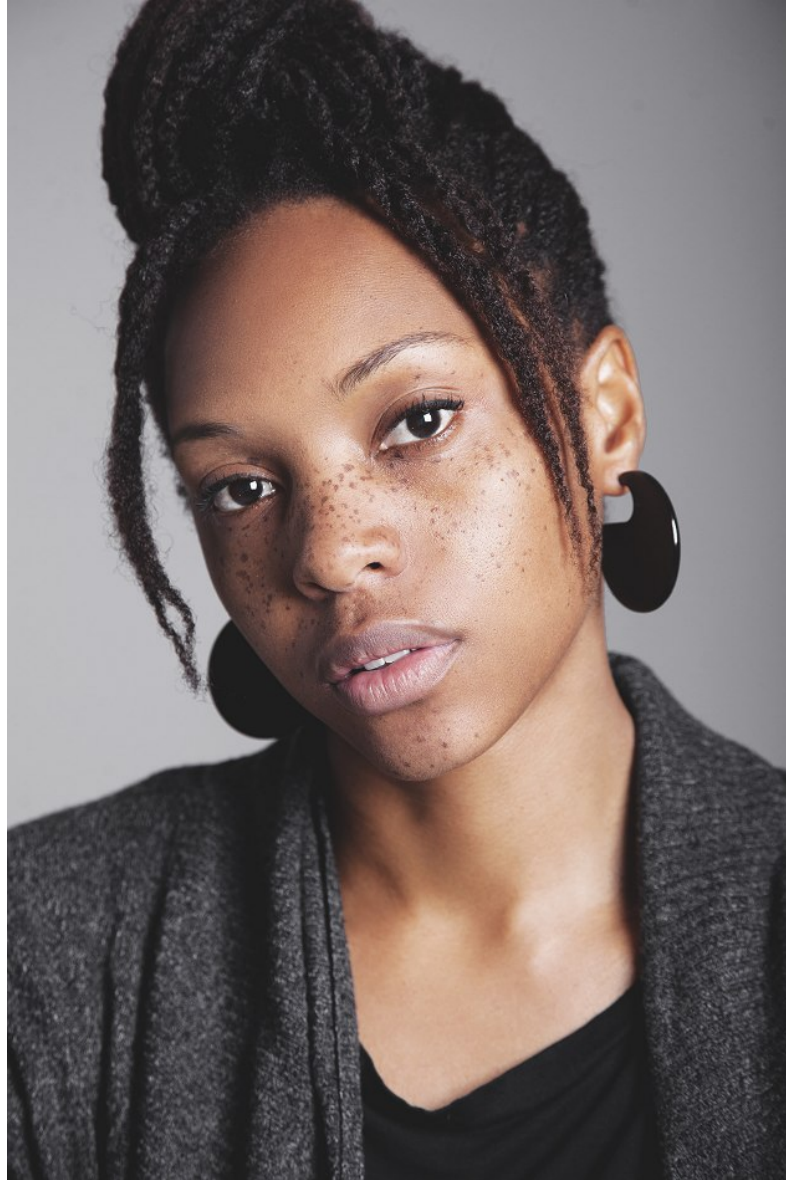

My friend Ned

VIMBAYI KAJESE

HEIGHT 166CM/5'5.5" BUST 87CM/34.5" B WAIST 70CM/27.5" HIPS 99CM/39" DRESS 38 EU/8 US/10 UK SHOE 38 EU/7 US/5 UK HAIR BROWN EYES BROWN

My friend Ned

VIMBAYI KAJESE

HEIGHT 166CM/5'5.5" BUST 87CM/34.5" B WAIST 70CM/27.5" HIPS 99CM/39" DRESS 38 EU/8 US/10 UK SHOE 38 EU/7 US/5 UK HAIR BROWN EYES BROWN

My friend Ned

VIMBAYI KAJESE

HEIGHT 166CM/5'5.5" BUST 87CM/34.5" B WAIST 70CM/27.5" HIPS 99CM/39" DRESS 38 EU/8 US/10 UK SHOE 38 EU/7 US/5 UK HAIR BROWN EYES BROWN