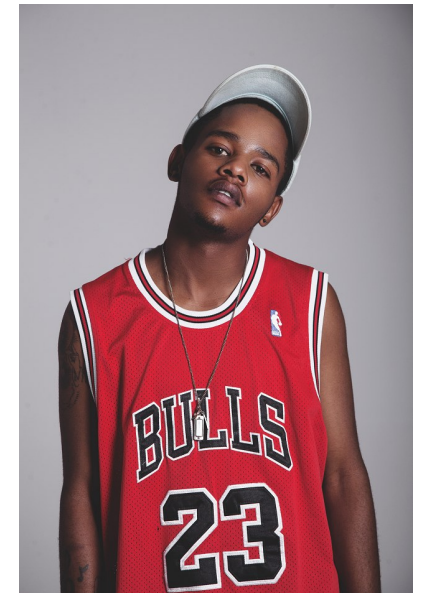

**LAWRENCE NTELEKOA**

HEIGHT 165CM/5'5" CHEST 83CM/32.5" WAIST 74CM/29" SHOE 40  
EU/7.5 US/7 UK HAIR BLACK EYES BROWN