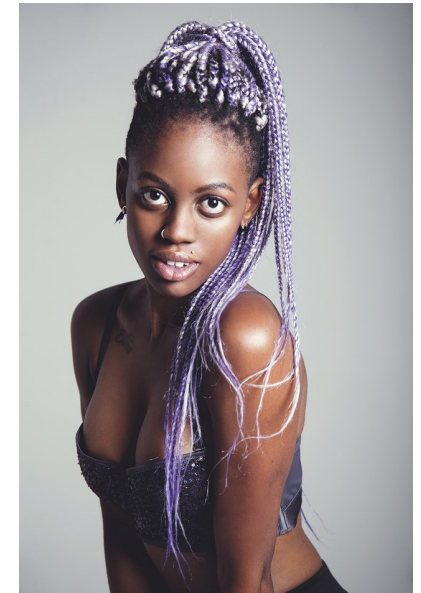

SISIPHO MBOMBO

HEIGHT 164CM/5'4.5" BUST 86CM/34" B WAIST 61CM/24"
HIPS 73CM/28.5" DRESS 30 EU/0 US/2 UK SHOE 37 EU/6 US/4 UK
HAIR BLACK EYES BROWN

My friend Ned

112 New Church Street, Tamboerskoof, 8001
Tel: 9021 433 0302 | Email: ned@myfriendned.co.za