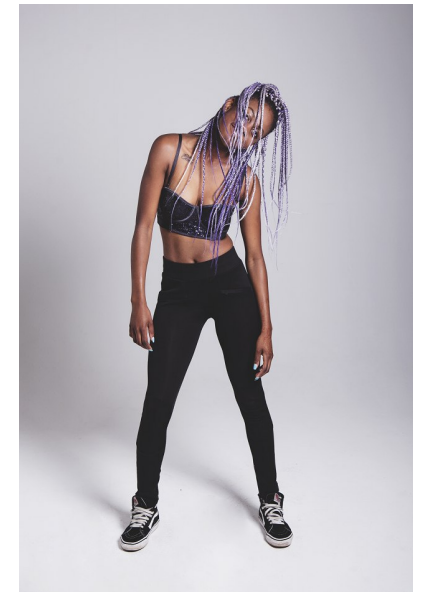

SISIPHO MBOMBO

HEIGHT 164CM/5'4.5" BUST 86CM/34" B WAIST 61CM/24"
HIPS 73CM/28.5" DRESS 30 EU/0 US/2 UK SHOE 37 EU/6 US/4 UK
HAIR BLACK EYES BROWN

My friend Ned

112 New Church Street, Tamboerskoof, 8001
Tel: 9021 433 0302 | Email: ned@myfriendned.co.za