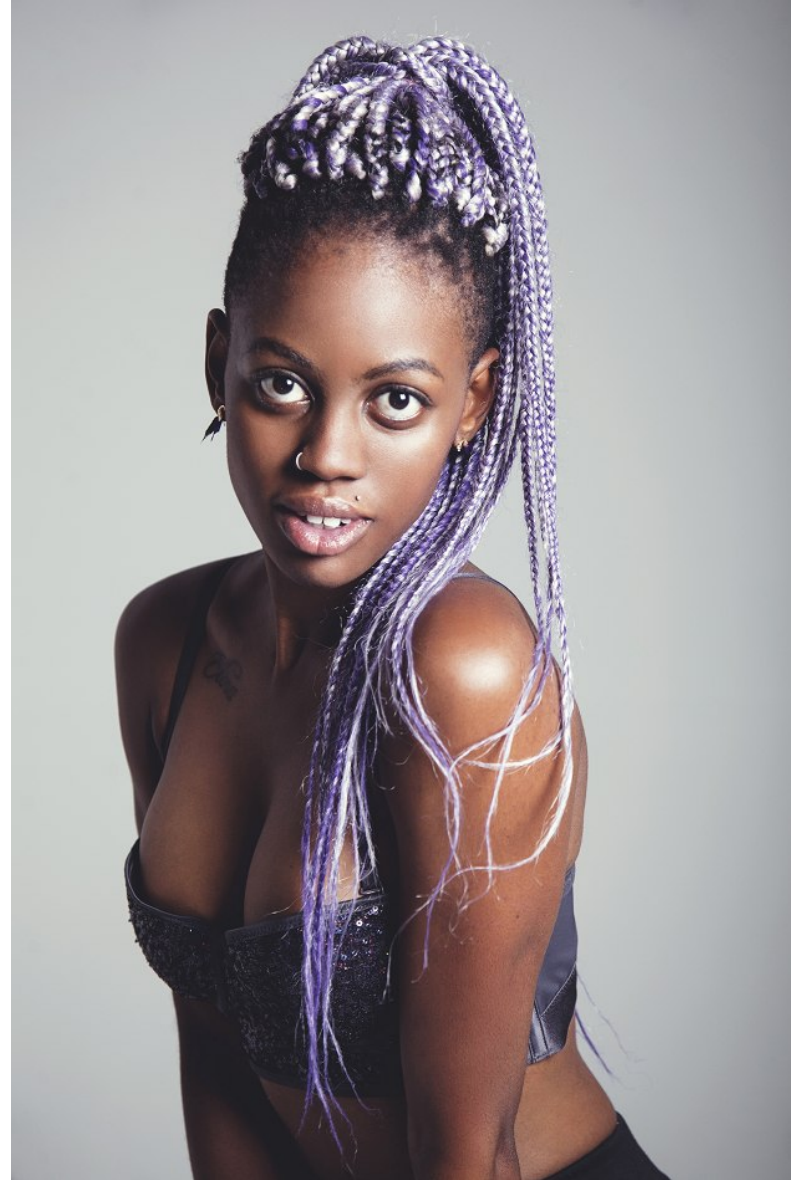

My friend Ned

SISIPHO MBOMBO

HEIGHT 164CM/5'4.5" BUST 86CM/34" B WAIST 61CM/24" HIPS 73CM/28.5" DRESS 30 EU/0 US/2 UK SHOE 37 EU/6 US/4 UK HAIR BLACK EYES BROWN

My friend Ned

SISIPHO MBOMBO

HEIGHT 164CM/5'4.5" BUST 86CM/34" B WAIST 61CM/24" HIPS 73CM/28.5" DRESS 30 EU/0 US/2 UK SHOE 37 EU/6 US/4 UK HAIR BLACK EYES BROWN

My friend Ned

SISIPHO MBOMBO

HEIGHT 164CM/5'4.5" BUST 86CM/34" B WAIST 61CM/24" HIPS 73CM/28.5" DRESS 30 EU/0 US/2 UK SHOE 37 EU/6 US/4 UK HAIR BLACK EYES BROWN