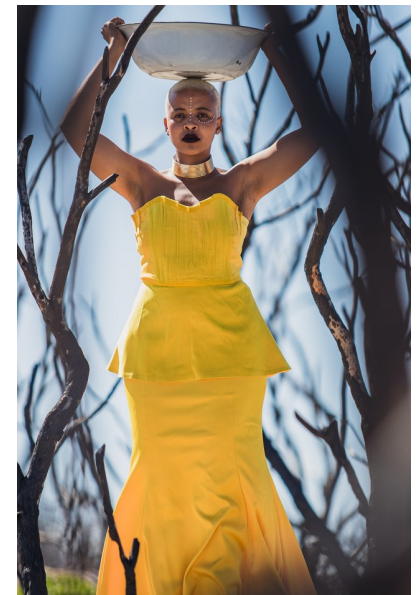

## ASIPEZI JITA

HEIGHT 165CM/5'5" BUST 103CM/40.5" D HIPS 110CM/43.5"  
DRESS 34-36 EU/4-6 US/6-8 UK SHOE 38 EU/7 US/5 UK HAIR BLONDE  
EYES BLACK