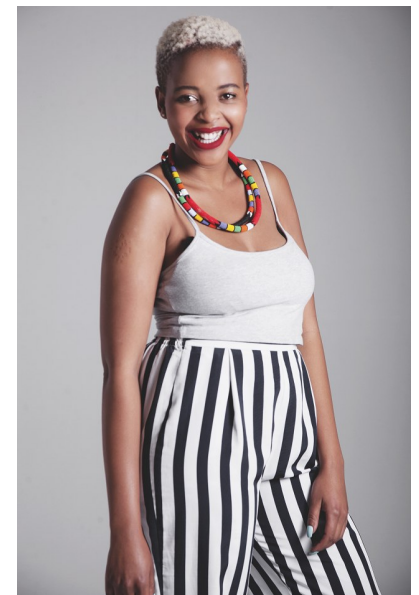

## ASIPEZI JITA

HEIGHT 165CM/5'5" BUST 103CM/40.5" D HIPS 110CM/43.5"  
DRESS 34-36 EU/4-6 US/6-8 UK SHOE 38 EU/7 US/5 UK HAIR BLONDE  
EYES BLACK