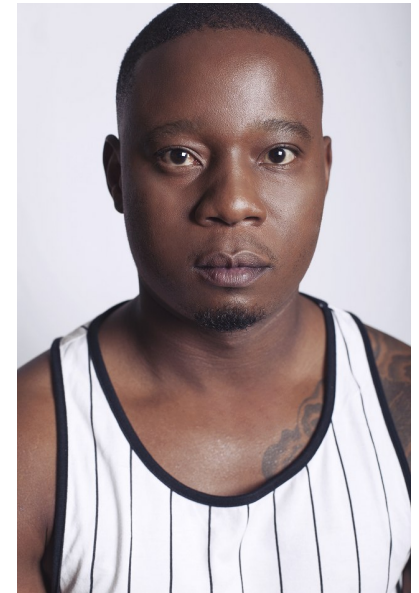

SIYANDA MTHIYANE

HEIGHT 180CM/5'11" CHEST 98CM/38.5" WAIST 85CM/33.5"
COLLAR 38CM/15" SHOE 42 EU/8.5 US/8 UK HAIR BLACK
EYES BROWN

My friend Ned

112 New Church Street, Tamboerskoof, 8001
Tel: 9021 433 0302 | Email: ned@myfriendned.co.za