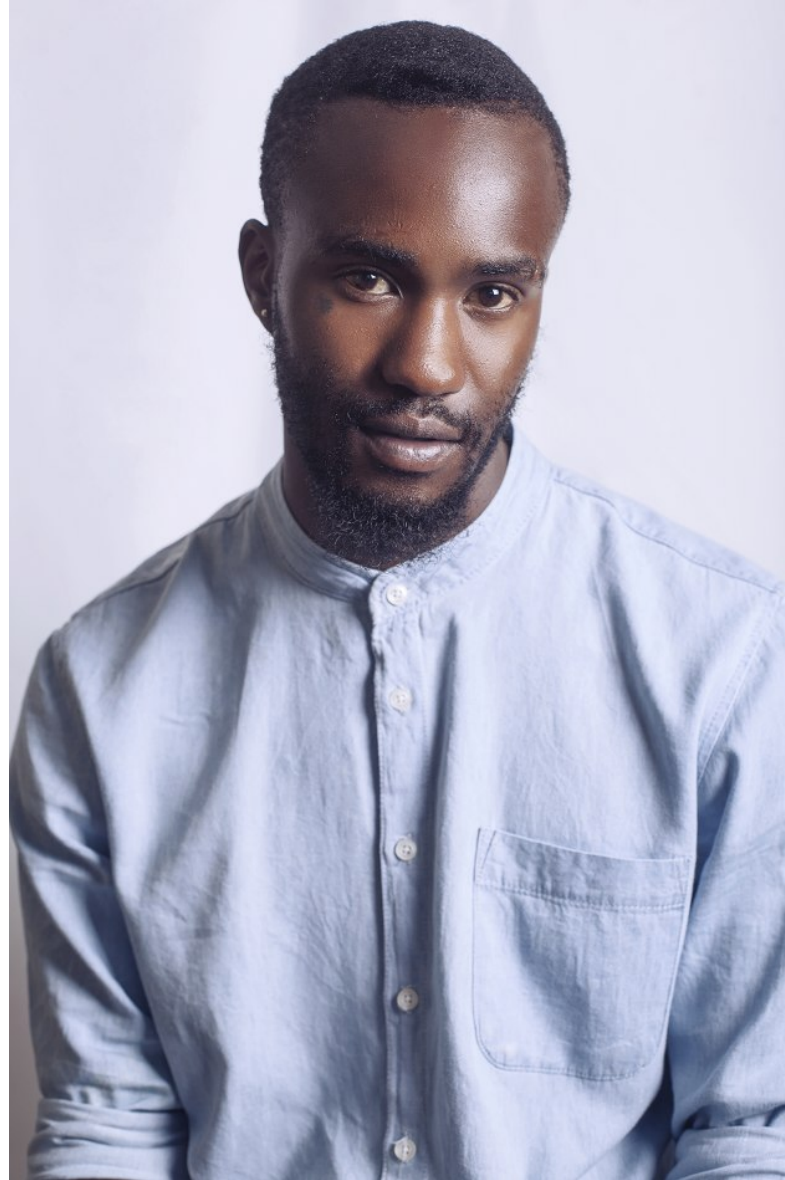

My friend Ned

THABANG MAKELANE

HEIGHT 187CM/6'1.5" WAIST 76CM/30" SHOE 43 EU/9.5 US/9 UK HAIR BLACK EYES BROWN

My friend Ned

THABANG MAKELANE

HEIGHT 187CM/6'1.5" WAIST 76CM/30" SHOE 43 EU/9.5 US/9 UK HAIR BLACK EYES BROWN

My friend Ned

THABANG MAKELANE

HEIGHT 187CM/6'1.5" WAIST 76CM/30" SHOE 43 EU/9.5 US/9 UK HAIR BLACK EYES BROWN