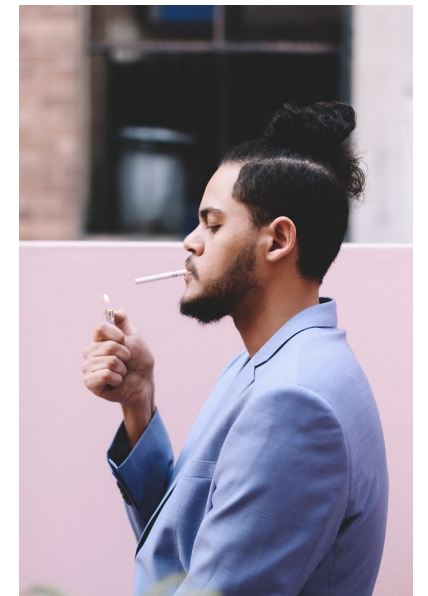

JEREMY BLAAUW

HEIGHT 186CM/6'1.5" CHEST 90CM/35.5" WAIST 92CM/36"
INSEAM 81CM/32" COLLAR 42CM/16.5" SLEEVE 62CM/24.5"
SUIT 101CM/40"/50 SUIT LENGTH L SHOE 43 EU/9.5 US/9 UK
HAIR BROWN EYES BROWN

My friend Ned