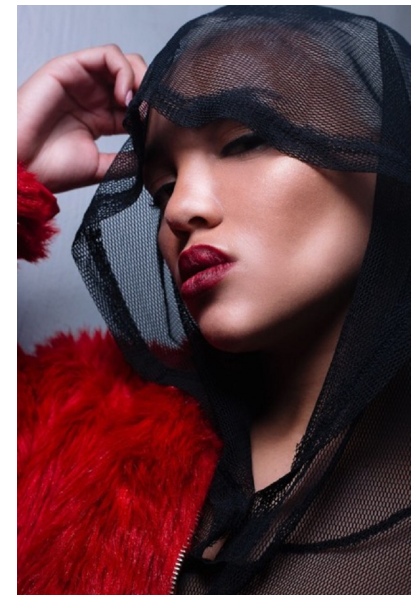

WHANYA SLAMBEE

HEIGHT 164CM/5'4.5" BUST 98CM/38.5" A/B WAIST 77CM/30.5"
HIPS 98CM/38.5" DRESS 32 EU/2 US/4 UK SHOE 37 EU/6 US/4 UK
HAIR ASH BLONDE EYES BROWN

My friend Ned

49 Bloem St, Cape Town City Centre, Cape Town, 8000
Tel: 9021 433 0302 | Email: ned@myfriendned.co.za