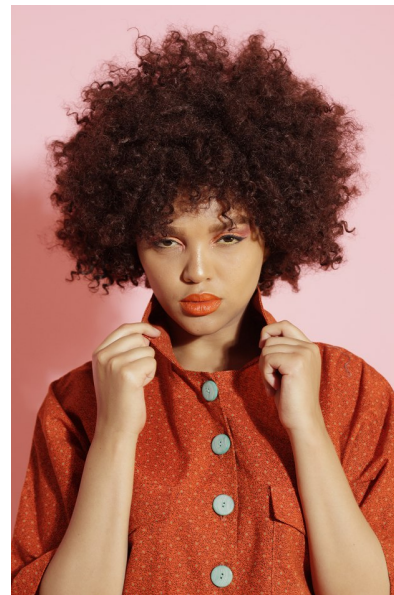

WHANYA SLAMBEE

HEIGHT 164CM/5'4.5" BUST 98CM/38.5" A/B WAIST 77CM/30.5"
HIPS 98CM/38.5" DRESS 32 EU/2 US/4 UK SHOE 37 EU/6 US/4 UK
HAIR ASH BLONDE EYES BROWN

My friend Ned

49 Bloem St, Cape Town City Centre, Cape Town, 8000
Tel: 9021 433 0302 | Email: ned@myfriendned.co.za