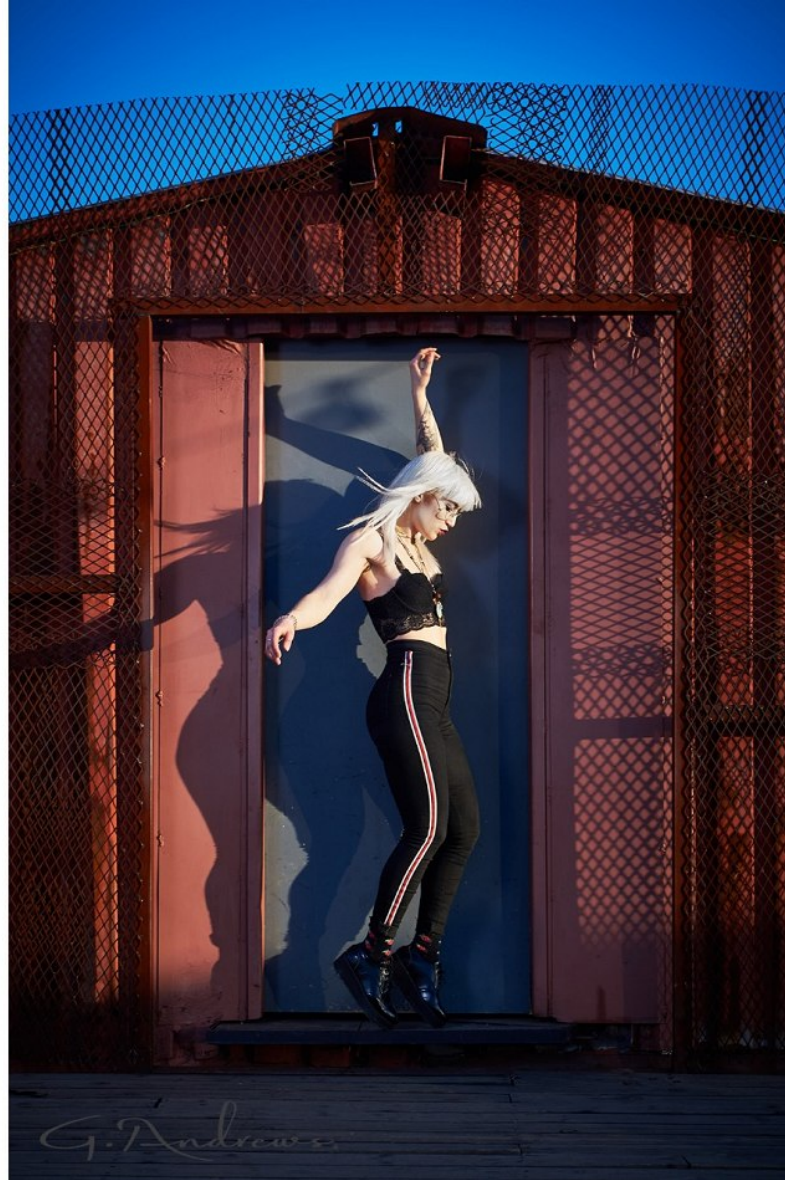

My friend Ned

CELINE ECONOMIDES

HEIGHT 165CM/5'5" BUST 79CM/31" WAIST 63CM/25" HIPS 85CM/33.5" SHOE 39 EU/8 US/6 UK HAIR PLATINUM BLOND EYES BLUE

My friend Ned

CELINE ECONOMIDES

HEIGHT 165CM/5'5" BUST 79CM/31" WAIST 63CM/25" HIPS 85CM/33.5" SHOE 39 EU/8 US/6 UK HAIR PLATINUM BLOND EYES BLUE

My friend Ned

CELINE ECONOMIDES

HEIGHT 165CM/5'5" BUST 79CM/31" WAIST 63CM/25" HIPS 85CM/33.5" SHOE 39 EU/8 US/6 UK HAIR PLATINUM BLOND EYES BLUE